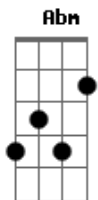

© ukulele-chords.com