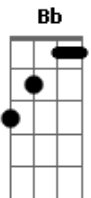

© ukulele-chords.com