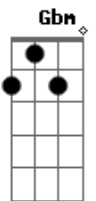

A Bm
Na cruz traz vida eterna

e no final faz mais algumas vezes, junto com a base da intro

Acordes

© ukulele-chords.com

© ukulele-chords.com

© ukulele-chords.com

© ukulele-chords.com

© ukulele-chords.com