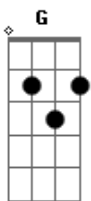

Baby, I can't fight this feeling anymore

[Solo] E A E
A E D E

My life has been such a whirlwind
Since I saw you
I've been runnin' round in circles in my mind
And it always seems
That I'm following you, girl
'Cause you take me to the places
That alone I'd never find
And even as I wander I'm keeping you in sight
You're a candle in the window
On a cold dark winter's night
And I'm getting closer
Than I ever thought I might
And I can't fight this feeling anymore
I've forgotten what I've started fighting for
It's time to bring this ship into the shore
And throw away the oars forever
'Cause I can't fight this feeling anymore
I've forgotten what I've started fighting for
And if I have to crawl upon the floor
Come crashing through your door
Baby, I can't fight this feeling anymore

[Final] E D E A

Acordes

© ukulele-chords.com