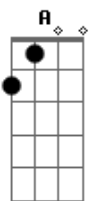

© ukulele-chords.com