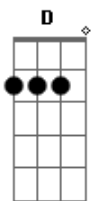

© ukulele-chords.com