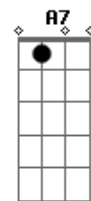

© ukulele-chords.com