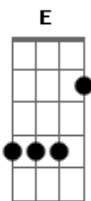

© ukulele-chords.com