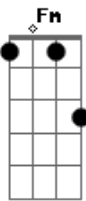

Ab D Gm Cm
All the sad young men sitting in the bars
Ab Bb Gm Cm
Knowing neon nights missing all the stars
Ab Dm G7 Cm
All the sad young men drifting through the town
F Fm Bb Gm
Drinking up the night trying not to drown
Ab D Gm Cm
All the sad young men singing in the cold
Ab Bb Gm Cm
Trying to forget that they're growing old
Ab Dm G7 Cm
All the sad young men choking on their youth
F Fm Bb Eb
Trying to be brave, running from the truth

Eb Ab Eb
Autumn turns the leaves to gold
Fm Bb
Slowly dies the heart
Eb Ab Eb
Sad young men are growing old
Fm Bb Eb
And that's the cruelest part
Ab D Gm Cm
All the sad young men seek a certain smile
Ab Bb Gm Cm
Someone they can hold for a little while
Ab Dm G7 Cm
Tired little girl does the best she can
F Fm Bb Gm
Trying to be gay for her sad young man
Ab D Gm Cm
While the grimy moon watches from above
Ab Bb Gm Cm
All the sad young men play of making love
Ab Dm G7 Cm
Misbegotten moon shine for sad young men
F Fm Eb Ab Eb
Let your gentle light guide them home tonight
Fm Eb Ab Bb Eb
All the sad young men

[Final] Ab Eb Fm Bb Eb

Acordes

© ukulele-chords.com

© ukulele-chords.com

© ukulele-chords.com

© ukulele-chords.com

© ukulele-chords.com

© ukulele-chords.com