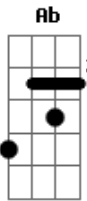

© ukulele-chords.com