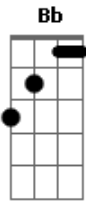

Ab D Gm Cm
All the sad young men sitting in the bars
Ab Bb Gm Cm
Knowing neon nights missing all the stars
Ab Dm G7 Cm
All the sad young men drifting through the town
F Fm Bb Gm
Drinking up the night trying not to drown
Ab D Gm Cm
All the sad young men singing in the cold
Ab Bb Gm Cm
Trying to forget that they're growing old
Ab Dm G7 Cm
All the sad young men choking on their youth
F Fm Bb Eb
Trying to be brave, running from the truth

Eb Ab Eb
Autumn turns the leaves to gold
Fm Bb
Slowly dies the heart
Eb Ab Eb
Sad young men are growing old
Fm Bb Eb
And that's the cruelest part
Ab D Gm Cm
All the sad young men seek a certain smile
Ab Bb Gm Cm
Someone they can hold for a little while
Ab Dm G7 Cm
Tired little girl does the best she can
F Fm Bb Gm
Trying to be gay for her sad young man
Ab D Gm Cm
While the grimy moon watches from above
Ab Bb Gm Cm
All the sad young men play of making love
Ab Dm G7 Cm
Misbegotten moon shine for sad young men
F Fm Eb Ab Eb
Let your gentle light guide them home tonight
Fm Eb Ab Bb Eb
All the sad young men

[Final] Ab Eb Fm Bb Eb

Acordes

© ukulele-chords.com

© ukulele-chords.com

© ukulele-chords.com

© ukulele-chords.com

© ukulele-chords.com

© ukulele-chords.com