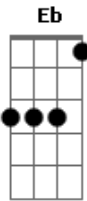

Renato Russo - The Ballad Of The Sad Young Men

Tom: Eb
Intro: Eb Ab Eb Fm Bb
Eb Ab Eb Fm Bb

Eb Ab Eb
Sing a song of sad young men
Fm Bb
Glasses full of rye
Eb Ab Eb
All the news is bad again so
Fm Bb Eb
Kiss your dreams goodbye

Ab D Gm Cm
All the sad young men sitting in the bars
Ab Bb Gm Cm
Knowing neon nights missing all the stars
Ab Dm G7 Cm
All the sad young men drifting through the town
F Fm Bb Gm
Drinking up the night trying not to drown
Ab D Gm Cm
All the sad young men singing in the cold
Ab Bb Gm Cm
Trying to forget that they're growing old
Ab Dm G7 Cm
All the sad young men choking on their youth
F Fm Bb Eb
Trying to be brave, running from the truth

Eb Ab Eb
Autumn turns the leaves to gold
Fm Bb
Slowly dies the heart
Eb Ab Eb
Sad young men are growing old
Fm Bb Eb
And that's the cruelest part
Ab D Gm Cm
All the sad young men seek a certain smile
Ab Bb Gm Cm
Someone they can hold for a little while
Ab Dm G7 Cm
Tired little girl does the best she can
F Fm Bb Gm
Trying to be gay for her sad young man
Ab D Gm Cm
While the grimy moon watches from above
Ab Bb Gm Cm
All the sad young men play of making love
Ab Dm G7 Cm
Misbegotten moon shine for sad young men
F Fm Eb Ab Eb
Let your gentle light guide them home tonight
Fm Eb Ab Bb Eb
All the sad young men

[Final] Ab Eb Fm Bb Eb

Acordes