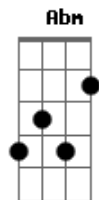

© ukulele-chords.com