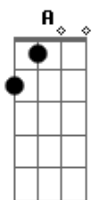

© ukulele-chords.com