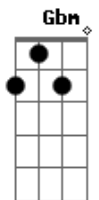

© ukulele-chords.com