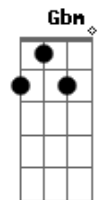

© ukulele-chords.com