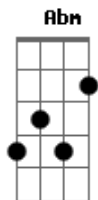

© ukulele-chords.com