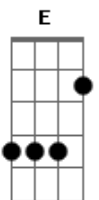

© ukulele-chords.com