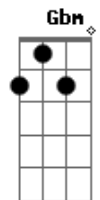

© ukulele-chords.com