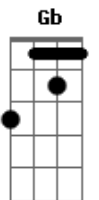

© ukulele-chords.com