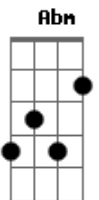

© ukulele-chords.com