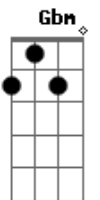

© ukulele-chords.com