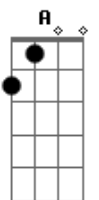

© ukulele-chords.com