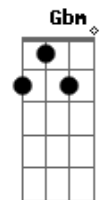

© ukulele-chords.com