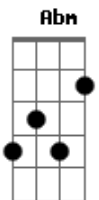

© ukulele-chords.com