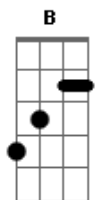

Renato Russo - Love Is

Tom: E
Intro: B

E Gb B E
Love is a shiny car
Gb B E
Love is a steel guitar
Gb B E
Love is a battle scar
Gb B B
Love is the morning star
E Gb B
Love is a twelve-bar blues
E Gb B
Love is your blue suede shoes
E Gb B
Love is a heart abused
E Gb B B
Love is a mind confused
E B E
Love is the pleasures untold
B Gb B
And for some love is still a band of gold

B Gb Abm B
My love has no reason has no rhyme
B Gb B B B B
My love crossed the double line
E Gb B
Love is a minor chord
E Gb B
Love is a mental ward
E Gb B
Love is a drawn sword
E Gb B
Love is it's own reward
Solo: (B A B E Gbm E Gb B E Gb B)
E B E
Love is the pleasures untold
B Gb B
And for some love is still a band of gold
B Gb Abm B
My love, my love has no reason has no rhyme
B Gb B B B B
My love, my love crossed the double line
(Refrão)

Acordes

© ukulele-chords.com