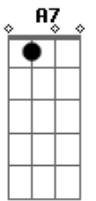

G **A**
Your eyes are soft with sorrow
A **A7** **D** (A A A)
Hey, that's no way to say goodbye

(A)

Acordes

© ukulele-chords.com

© ukulele-chords.com

© ukulele-chords.com

© ukulele-chords.com

© ukulele-chords.com