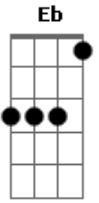

© ukulele-chords.com