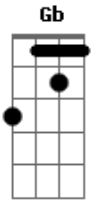

© ukulele-chords.com