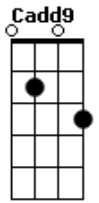

© ukulele-chords.com