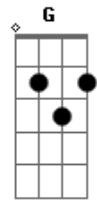

© ukulele-chords.com