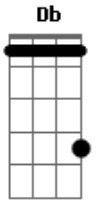

© ukulele-chords.com