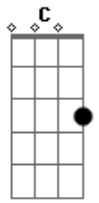

© ukulele-chords.com