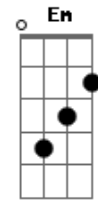

© ukulele-chords.com