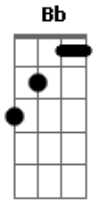

© ukulele-chords.com