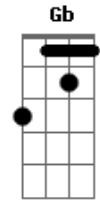

© ukulele-chords.com