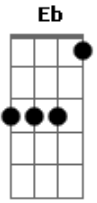

© ukulele-chords.com