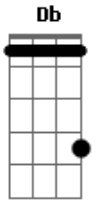

© ukulele-chords.com