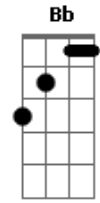

© ukulele-chords.com