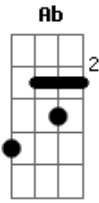

© ukulele-chords.com