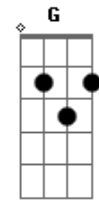

© ukulele-chords.com