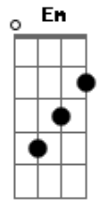

© ukulele-chords.com