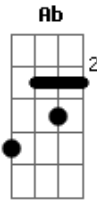

© ukulele-chords.com