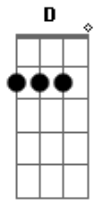

Renato Miranda - Waiting To Find

tom:

C (forma dos acordes no tom de Db)

Afinação: Eb Ab Db Gb Bb Eb

Intro: Em G D C

D
I'm so innocent
C G
I swear to God it's true ,
D C
So much to say about this world
G
being so cruel
C
I felt my stomach turns

C G D D
in butterfly's I was stumped
D D Cadd9 C2 G F
And I feel , feel so lonely without you

Em G
Waiting to find
D F
I'm Finding a meaning in my life
Em G
Waiting to find
D C
I'm finding a reason in your eyes

Acordes

© ukulele-chords.com