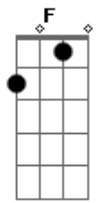

© ukulele-chords.com