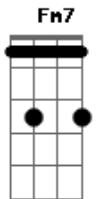

© ukulele-chords.com