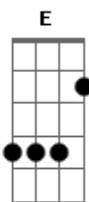

Renaissance - Let it Grow

tom:

Intro: E A E A E A

E Gb
Taking time to find the right line
E Gb
Talking easy with the thoughts you want to share
A E A B
Leaning down, feel you growing in my mind
A E A B
Stealing down, going down, feel you growing in my mind

E Gbm C E
It's got to be slow, taking love the only way
E Gbm C E
It's got to just flow, making love and taking time to let it grow

E Gb
Finding ways to find the real you
E Gb
Spending days just holding hands and feeling free
A E A B
Play around, watch the sunshine coming through
A E A B
Come around, stay around, watch the loving grow with you

E Gbm C E

It's got to be slow, taking love the only way
E Gbm C E
It's got to just flow, making love and taking time to let it grow

(E B E A)
(E B E A)

E Gb
Loving you the love you gave me
E Gb
Living loving with the things we have to share
A E A B
Poetry, hear the words you say to me
A E A B
Stay with me, here with me, keep our loving flowing free

E Gbm C E
It's got to be slow, taking love the only way
E Gbm C E
It's got to just flow, making love and taking time to let it grow

(E B E A)
(E B E A)

La la la
E - A - B - A

Acordes

© ukulele-chords.com

© ukulele-chords.com