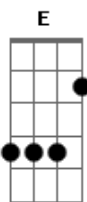

Renaissance - Let it Grow

tom:

Intro: E A E A E A

E Gb
Taking time to find the right line
E Gb
Talking easy with the thoughts you want to share
A E A B
Leaning down, feel you growing in my mind
A E A B
Stealing down, going down, feel you growing in my mind

E Gbm C E
It's got to be slow, taking love the only way
E Gbm C E
It's got to just flow, making love and taking time to let it grow

E Gb
Finding ways to find the real you
E Gb
Spending days just holding hands and feeling free
A E A B
Play around, watch the sunshine coming through
A E A B
Come around, stay around, watch the loving grow with you

E Gbm C E

It's got to be slow, taking love the only way
E Gbm C E
It's got to just flow, making love and taking time to let it grow

(E B E A)
(E B E A)

E Gb
Loving you the love you gave me
E Gb
Living loving with the things we have to share
A E A B
Poetry, hear the words you say to me
A E A B
Stay with me, here with me, keep our loving flowing free

E Gbm C E
It's got to be slow, taking love the only way
E Gbm C E
It's got to just flow, making love and taking time to let it grow

(E B E A)
(E B E A)

La la la
E - A - B - A

Acordes