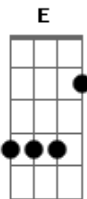

Renaissance - Let it Grow

tom:

Intro: E A E A E A

E Gb
Taking time to find the right line
E Gb
Talking easy with the thoughts you want to share
A E A B
Leaning down, feel you growing in my mind
A E A B
Stealing down, going down, feel you growing in my mind

E Gbm C E
It's got to be slow, taking love the only way
E Gbm C E
It's got to just flow, making love and taking time to let it grow

E Gb
Finding ways to find the real you
E Gb
Spending days just holding hands and feeling free
A E A B
Play around, watch the sunshine coming through
A E A B
Come around, stay around, watch the loving grow with you

E Gbm C E

It's got to be slow, taking love the only way
E Gbm C E
It's got to just flow, making love and taking time to let it grow

(E B E A)
(E B E A)

E Gb
Loving you the love you gave me
E Gb
Living loving with the things we have to share
A E A B
Poetry, hear the words you say to me
A E A B
Stay with me, here with me, keep our loving flowing free

E Gbm C E
It's got to be slow, taking love the only way
E Gbm C E
It's got to just flow, making love and taking time to let it grow

(E B E A)
(E B E A)

La la la
E - A - B - A

Acordes

© ukulele-chords.com

© ukulele-chords.com