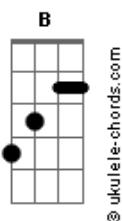

Remy Zero - Smile

tom:

Intro: B A Abm Gb

B E
I may not smile
Gb B
As you turn and walk away
B E
My heart just falls
Gb B
On every word you say
B E
I will not fight
Gb
Cause you will not listen

B E A B
And no I never lead my troops to war
E A B
And no I never learned what my life was for
B
And all I ever got was nothing

Dbm B
Cause you always said one day
Dbm Gb
You always said soon I'd do it
Dbm B
You always said now the waiting
B A Abm
Now you've waited too long
Gb B
Waited too long

A Abm Gb B
I thought you was right cause I knew I was wrong
A Abm Gb B
Now you can cry if you want, cry if you want
A Abm
I'll be hanging myself

Acordes

Gb B
Myself, myself

B E
I will return
Gb B
As a brilliant shining light
B E
The things I've said
Gb B
Will all be proven right
B E
One pill, one night
Gb
And your whole lifes wasted

B E A B
And no you never lead your troops to war
E A B
And no you never learned what your life was for
B
And all I ever gave you was nothing