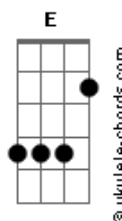

Remy Zero - Smile

tom:

Intro: B A Abm Gb

B E
I may not smile
Gb B
As you turn and walk away
B E
My heart just falls
Gb B
On every word you say
B E
I will not fight
Gb
Cause you will not listen

B E A B
And no I never lead my troops to war
E A B
And no I never learned what my life was for
B
And all I ever got was nothing

Dbm B
Cause you always said one day
Dbm Gb
You always said soon I'd do it
Dbm B
You always said now the waiting
B A Abm
Now you've waited too long
Gb B
Waited too long

A Abm Gb B
I thought you was right cause I knew I was wrong
A Abm Gb B
Now you can cry if you want, cry if you want
A Abm
I'll be hanging myself

Acordes

Gb B
Myself, myself

B E
I will return
Gb B
As a brilliant shining light
B E
The things I've said
Gb B
Will all be proven right
B E
One pill, one night
Gb
And your whole lifes wasted

B E A B
And no you never lead your troops to war
E A B
And no you never learned what your life was for
B
And all I ever gave you was nothing