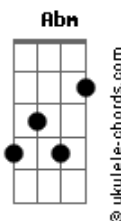

Remy Zero - Smile

tom:

Intro: B A Abm Gb

B E
I may not smile
Gb B
As you turn and walk away
B E
My heart just falls
Gb B
On every word you say
B E
I will not fight
Gb
Cause you will not listen

B E A B
And no I never lead my troops to war
E A B
And no I never learned what my life was for
B
And all I ever got was nothing

Dbm B
Cause you always said one day
Dbm Gb
You always said soon I'd do it
Dbm B
You always said now the waiting
B A Abm
Now you've waited too long
Gb B
Waited too long

A Abm Gb B
I thought you was right cause I knew I was wrong
A Abm Gb B
Now you can cry if you want, cry if you want
A Abm
I'll be hanging myself

Acordes

Gb B
Myself, myself

B E
I will return
Gb B
As a brilliant shining light
B E
The things I've said
Gb B
Will all be proven right
B E
One pill, one night
Gb
And your whole lifes wasted

B E A B
And no you never lead your troops to war
E A B
And no you never learned what your life was for
B
And all I ever gave you was nothing

Dbm B
Cause you always said one day
Dbm Gb
You always said soon I'd do it
Dbm B
You always said now the waiting
B A Abm
Now you've waited too long
Gb B
Waited too long

A Abm Gb B
Thought I was weak but proved that I'm strong
A Abm Gb B
And you can cry if you want, just cry if you want
A Abm Gb B
Your hanging yourself, yourself, yourself