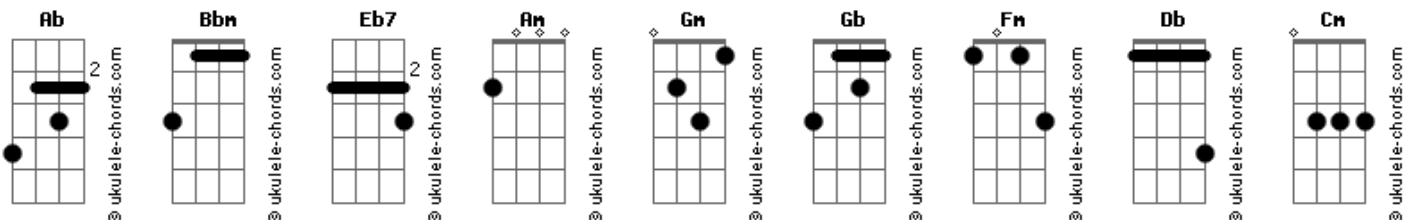

Remi Wolf - Liz

tom:

Intro: **Bbm** **Ab**
Shoo, shut up
Eb7
Shoo, shut up
Ab
Shoo, shut up
Am
Shoo, shut up

[Primeira Parte]

She's a sexy little **Bbm** mama
Just like her daddy taught her **Eb7**
She don't seem the same **Ab**
Since she working on the corner **Gm**
Hope she don't fade away **Gb**
Hope she find another lover **Fm**

[Refrão]

And it was **Bbm** Liz, Liz
Db
She taught me how to live
Ab
It was Liz, Liz
Fm
She taught me how to give
Bbm
It was Liz, Liz
Db
She taught me how to live
Bbm Cm Db
It was Liz, Liz, Liz
Fm
Oh Liz

Bbm Shoo, shut up
Eb7 Shoo, shut up
Ab Shoo, shut up
Am Shoo, shut up

[Segunda Parte]

She don't eat alone **Bbm**
Eb7
She goes home alone
Ab
Too much time alone
Gm
Time alone on the phone
Gb
And nobody nobody calls
Fm

Acordes

Nobody nobody nobody calls
Bbm
She gets lonely
Eb7
And she wants to hold me
Ab
But I don't hold things, no
Gm
I'm too lonely for that
Gb
Troubling, troubling, troubling calls
Fm
Catch me vaping Orange Juice
Outside of the mall
Bbm
I get lonely
Eb7
So I go shoplifting, oh
Ab
It's better than sitting
Gm
Crying in my kitchen when
Gb
Nobody nobody nobody calls
Fm
Nobody nobody nobody calls

[Refrão]

Bbm
Except Liz, Liz
Db
She taught me how to live
Ab
It was Liz, Liz, yeah
Fm
She taught me how to give
Bbm
It was Liz, Liz
Db
She taught me how to give
Bbm Cm Db
It was Liz, Liz, Liz
Eb7 Bbm Cm Db
Liz, Liz, Liz, Liz
Fm
Oh, Liz

[Final]

Bbm Shoo, shut up
Eb7 Shoo, shut up (yeah)
Ab Shoo, shut up
Gm Shoo, shut up (no-no-no)
Gb Shoo, shut up (and I said)
Fm Shoo, shut up (ah-ha) **Bbm**
Liz