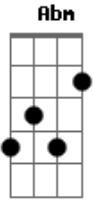

© ukulele-chords.com