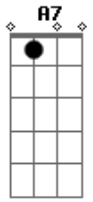

© ukulele-chords.com