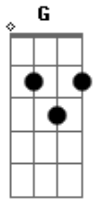

© ukulele-chords.com