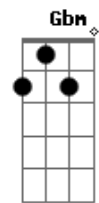

© ukulele-chords.com