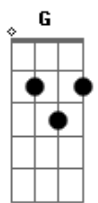

The Rembrandts - I'll be there for you

Tom: A

Standard Tuning

Intro:

Verse

A G
So no one told you life was gonna be this way
A Dbm
Your job's a joke you're broke your love life's D.O.A.
G Bm A
It's like you're always stuck in second gear
G D E
When it hasn't been your day, your week, your month, or even
your year

Chorus

A D E
But, I'll be there for you (When the rain starts to pour)

A D E
I'll be there for you (Like I've been there before)

A D E G
I'll be there for you ('Cause you're there for me too)

A G
You're still in bed at 10 and work began at 8
A Dbm
You burned your breakfast so far, things are going great
G Bm A
Your mother warned you there'd be days like these

G D E
But she didn't tell you when the world has brought you down to
your knees

CHORUS

D

No one could ever know me No one could ever see me

Gbm

Sometimes the only one who knows what its like to be me

Bm

A
Someone to face the day with, make it through all the mess
with

G E D E
Gbm
Someone I'll always laugh with, even under the worst I'm best
with you

G Bm A
It's like you're always stuck in second gear

G D E
When it hasn't been your day, your week, your month, or even
your year

A D E
But, I'll be there for you (When the rain starts to pour)

A D E
I'll be there for you (Like I've been there before)

A D E G
I'll be there for you ('Cause you're there for me too)
A D E
But, I'll be there for you (When the rain starts to pour)

A D E
I'll be there for you (Like I've been there before)

A D E G
I'll be there for you ('Cause you're there for me too)

Acordes

© ukulele-chords.com

© ukulele-chords.com

© ukulele-chords.com

© ukulele-chords.com

© ukulele-chords.com

© ukulele-chords.com

© ukulele-chords.com