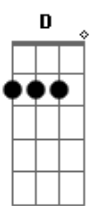

© ukulele-chords.com