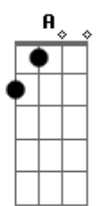

The Rembrandts - I'll be there for you

Tom: A

No one could ever know me No one could ever see me

Standard Tuning
Intro:

Gbm
Sometimes the only one who knows what its like to be me

Verse

A
So no one told you life was gonna be this way **G**
A **Dbm**
Your job's a joke you're broke your love life's D.O.A.
G **Bm** **A**
It's like you're always stuck in second gear
G **D** **E**
When it hasn't been your day, your week, your month, or even
your year

Bm **A**
Someone to face the day with, make it through all the mess
with

G **E** **D** **E**
Gbm
Someone I'll always laugh with, even under the worst I'm best
with you

Chorus

A **D** **E**
But, I'll be there for you (When the rain starts to pour)

G **Bm** **A**
It's like you're always stuck in second gear

A **D** **E**
I'll be there for you (Like I've been there before)

A **D** **E** **G**
I'll be there for you ('Cause you're there for me too)

G **D** **E**
When it hasn't been your day, your week, your month, or even
your year

A **G**
You're still in bed at 10 and work began at 8
A **Dbm**
You burned your breakfast so far, things are going great
G **Bm** **A**
Your mother warned you there'd be days like these

A **D** **E**
But, I'll be there for you (When the rain starts to pour)

A **D** **E**
I'll be there for you (Like I've been there before)

G **D** **E**
But she didn't tell you when the world has brought you down to
your knees

A **D** **E** **G**
I'll be there for you ('Cause you're there for me too)

A **D** **E**
But, I'll be there for you (When the rain starts to pour)

CHORUS

A **D** **E**
I'll be there for you (Like I've been there before)

D

A **D** **E** **G**
I'll be there for you ('Cause you're there for me too)

Acordes

© ukulele-chords.com