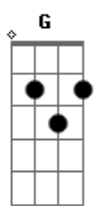

The Rembrandts - I'll be there for you

Tom: A

No one could ever know me No one could ever see me

Standard Tuning
Intro:

Gbm
Sometimes the only one who knows what its like to be me

Verse

A
So no one told you life was gonna be this way **G**
A **Dbm**
Your job's a joke you're broke your love life's D.O.A.
G **Bm** **A**
It's like you're always stuck in second gear
G **D** **E**
When it hasn't been your day, your week, your month, or even
your year

Bm **A**
Someone to face the day with, make it through all the mess
with

G **E** **D** **E**
Gbm
Someone I'll always laugh with, even under the worst I'm best
with you

Chorus

A **D** **E**
But, I'll be there for you (When the rain starts to pour)

G **Bm** **A**
It's like you're always stuck in second gear

A **D** **E**
I'll be there for you (Like I've been there before)

A **D** **E** **G**
I'll be there for you ('Cause you're there for me too)

G **D** **E**
When it hasn't been your day, your week, your month, or even
your year

A **G**
You're still in bed at 10 and work began at 8
A **Dbm**
You burned your breakfast so far, things are going great
G **Bm** **A**
Your mother warned you there'd be days like these

A **D** **E**
But, I'll be there for you (When the rain starts to pour)

A **D** **E**
I'll be there for you (Like I've been there before)

G **D** **E**
But she didn't tell you when the world has brought you down to
your knees

A **D** **E** **G**
I'll be there for you ('Cause you're there for me too)

A **D** **E**
But, I'll be there for you (When the rain starts to pour)

CHORUS

A **D** **E**
I'll be there for you (Like I've been there before)

D

A **D** **E** **G**
I'll be there for you ('Cause you're there for me too)

Acordes

© ukulele-chords.com

© ukulele-chords.com

© ukulele-chords.com

© ukulele-chords.com

© ukulele-chords.com

© ukulele-chords.com

© ukulele-chords.com