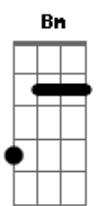

© ukulele-chords.com