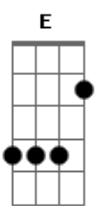

© ukulele-chords.com