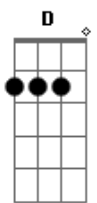

© ukulele-chords.com