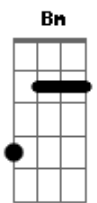

© ukulele-chords.com