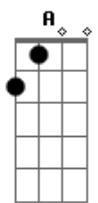

The Rembrandts - I'll be there for you

Tom: A

Standard Tuning

Intro:

Verse

A G
So no one told you life was gonna be this way
A Dbm
Your job's a joke you're broke your love life's D.O.A.
G Bm A
It's like you're always stuck in second gear
G D E
When it hasn't been your day, your week, your month, or even
your year

Chorus

A D E
But, I'll be there for you (When the rain starts to pour)

A D E
I'll be there for you (Like I've been there before)

A D E G
I'll be there for you ('Cause you're there for me too)

A G
You're still in bed at 10 and work began at 8
A Dbm
You burned your breakfast so far, things are going great
G Bm A
Your mother warned you there'd be days like these

G D E
But she didn't tell you when the world has brought you down to
your knees

CHORUS

D

No one could ever know me No one could ever see me

Gbm

Sometimes the only one who knows what its like to be me

Bm

A
Someone to face the day with, make it through all the mess
with

G E D E
Gbm
Someone I'll always laugh with, even under the worst I'm best
with you

G Bm A
It's like you're always stuck in second gear

G D E
When it hasn't been your day, your week, your month, or even
your year

A D E
But, I'll be there for you (When the rain starts to pour)

A D E
I'll be there for you (Like I've been there before)

A D E G
I'll be there for you ('Cause you're there for me too)
A D E
But, I'll be there for you (When the rain starts to pour)

A D E
I'll be there for you (Like I've been there before)

A D E G
I'll be there for you ('Cause you're there for me too)

Acordes

© ukulele-chords.com