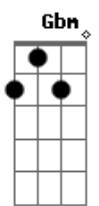

© ukulele-chords.com