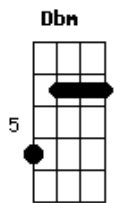

© ukulele-chords.com

© ukulele-chords.com