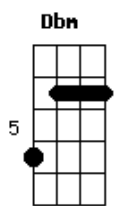

© ukulele-chords.com

© ukulele-chords.com