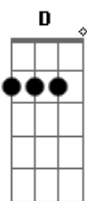

R.E.M. - Wall Of Death

Tom: A

A D A
Let me ride on the Wall of Death one more time
Gbm D E
Let me ride on the Wall of Death one more time
D
You've wasted time on the other rides
E
But this is the nearest to bein' alive
A D E A D A
Let me take my chances on the Wall of Death

You can go with the crazy people in the Crooked House
You can fly away on the Rocket or spin in the Mouse

The Tunnel of Love might amuse you,
Noah's Ark might confuse you
But let me take my chances on the Wall of Death

D A D A E
On the Wall of Death all the world is far from me
Gbm D E
On the Wall of Death its the nearest... to being free

You are goin' nowhere when you ride on the Carousel
I may be strong but what's the use of ringin' a bell
The Switchback will make you crazy
Beware the Bearded Lady
Oh let me take my chances on the Wall of Death

Acordes

© ukulele-chords.com

© ukulele-chords.com

© ukulele-chords.com

© ukulele-chords.com