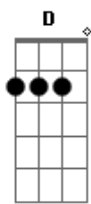

R.E.M. - Wall Of Death

Tom: A

A D A
Let me ride on the Wall of Death one more time
Gbm D E
Let me ride on the Wall of Death one more time
D
You've wasted time on the other rides
E
But this is the nearest to bein' alive
A D E A D A
Let me take my chances on the Wall of Death

You can go with the crazy people in the Crooked House
You can fly away on the Rocket or spin in the Mouse

The Tunnel of Love might amuse you,
Noah's Ark might confuse you
But let me take my chances on the Wall of Death

D A D A E
On the Wall of Death all the world is far from me
Gbm D E
On the Wall of Death its the nearest... to being free

You are goin' nowhere when you ride on the Carousel
I may be strong but what's the use of ringin' a bell
The Switchback will make you crazy
Beware the Bearded Lady
Oh let me take my chances on the Wall of Death

Acordes

© ukulele-chords.com

© ukulele-chords.com

© ukulele-chords.com

© ukulele-chords.com