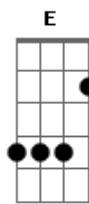

© ukulele-chords.com