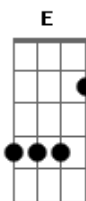

© ukulele-chords.com