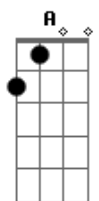

R.E.M. - Wall Of Death

Tom: A

A D A
Let me ride on the Wall of Death one more time
Gbm D E
Let me ride on the Wall of Death one more time
D
You've wasted time on the other rides
E
But this is the nearest to bein' alive
A D E A D A
Let me take my chances on the Wall of Death

You can go with the crazy people in the Crooked House
You can fly away on the Rocket or spin in the Mouse

The Tunnel of Love might amuse you,
Noah's Ark might confuse you
But let me take my chances on the Wall of Death

D A D A E
On the Wall of Death all the world is far from me
Gbm D E
On the Wall of Death its the nearest... to being free

You are goin' nowhere when you ride on the Carousel
I may be strong but what's the use of ringin' a bell
The Switchback will make you crazy
Beware the Bearded Lady
Oh let me take my chances on the Wall of Death

Acordes

© ukulele-chords.com