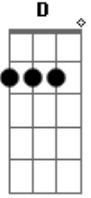

© ukulele-chords.com