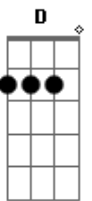

© ukulele-chords.com