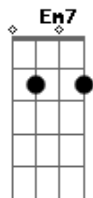

© ukulele-chords.com