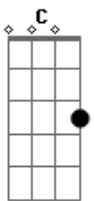

© ukulele-chords.com