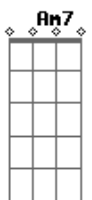

© ukulele-chords.com