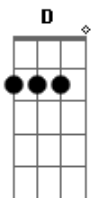

© ukulele-chords.com