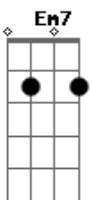

© ukulele-chords.com