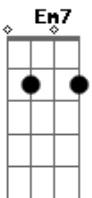

© ukulele-chords.com