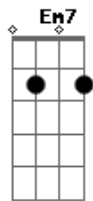

© ukulele-chords.com