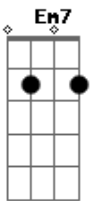

© ukulele-chords.com