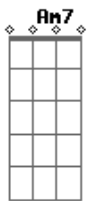

© ukulele-chords.com