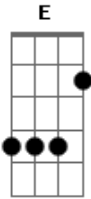

R.E.M. - The Great Beyond

Tom: G

VERSE

C C Am C C Am C C Am G
 This is the Pre-Chorus Progression
 "I'm pushing elephants up the stairs....."

Am7 D Am7 D (Riff A)
 This is the Intro and Verse Progression.

C C G D C C G Am7 C C G D C
 This is the Chorus Progression
 "Im breakin' through....."

C C Am7

Acordes

© ukulele-chords.com

© ukulele-chords.com

© ukulele-chords.com

© ukulele-chords.com

© ukulele-chords.com