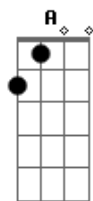

© ukulele-chords.com