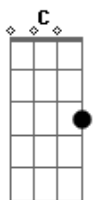

R.E.M. - So Central Rain

Tom: C

{ opening riff }

```
E:-----0---1-----
B:-----3--3---3----
G:-----2-----2---
D:-----2-3-0 {let ring out!}
A:-3-3-----
```

{riff:

```
E:-----0---1-----
B:-----3--3---3----
G:-----2-----2---
D:-----3-0 {let ring out!}
A:---3-----
E:-3-3-----
```

This riff may not be right because I don't have my guitar here to check it - but it looks right}

C Em Gm F
Did you never call I waited for your call
C Gm F C
These rivers of suggestion are driving me away
C Em Gm F

The trees will bend the cities wash away

C Gm F C
The city on the river has a girl without a dream
Dm2
I'm sorry

{bass solo} C

{same as first verse}

Eastern to mountain third party call the lines are down
The wise man built his words upon the rocks
But I'm not bound to follow suit
The trees will bend the conversation's dimmed
Will build yourself another home, this choice isn't mine

chorus x 2 ... Am x 2 ..... {bass solo over G C}

{same as other verses}

Did you never call I waited for your call
These rivers of suggestion are driving me away
The ocean sands the conversation's dimmed
Will build yourself another dream, this choice isn't mine
{end very intensely on Am<>}

Acordes

© ukulele-chords.com