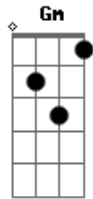

© ukulele-chords.com