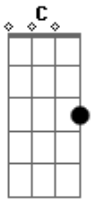

R.E.M. - So Central Rain

Tom: C

{ opening riff }

```
E:-----0---1-----
B:-----3--3---3----
G:-----2-----2---
D:-----2-3-0 {let ring out!}
A:-3-3-----
```

{riff:

```
E:-----0---1-----
B:-----3--3---3----
G:-----2-----2---
D:-----3-0 {let ring out!}
A:---3-----
E:-3-3-----
```

This riff may not be right because I don't have my guitar here to check it - but it looks right}

C Em Gm F
Did you never call I waited for your call
C Gm F C
These rivers of suggestion are driving me away
C Em Gm F

The trees will bend the cities wash away
C Gm F C
The city on the river has a girl without a dream
Dm2
I'm sorry

{bass solo} C

{same as first verse}
Eastern to mountain third party call the lines are down
The wise man built his words upon the rocks
But I'm not bound to follow suit
The trees will bend the conversation's dimmed
Will build yourself another home, this choice isn't mine

chorus x 2 ... Am x 2 ..... {bass solo over G C}

{same as other verses}
Did you never call I waited for your call
These rivers of suggestion are driving me away
The ocean sands the conversation's dimmed
Will build yourself another dream, this choice isn't mine
{end very intensely on Am<>}

Acordes

© ukulele-chords.com