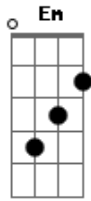

© ukulele-chords.com