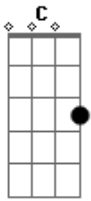

R.E.M. - So Central Rain

Tom: C

{ opening riff }

```
E:-----0---1-----
B:-----3--3---3----
G:-----2-----2---
D:-----2-3-0 {let ring out!}
A:-3-3-----
```

{riff:

```
E:-----0---1-----
B:-----3--3---3----
G:-----2-----2---
D:-----3-0 {let ring out!}
A:---3-----
E:-3-3-----
```

This riff may not be right because I don't have my guitar here to check it - but it looks right}

C Em Gm F
Did you never call I waited for your call
C Gm F C
These rivers of suggestion are driving me away
C Em Gm F

The trees will bend the cities wash away
C Gm F C
The city on the river has a girl without a dream
Dm2
I'm sorry

{bass solo} C

{same as first verse}

Eastern to mountain third party call the lines are down
The wise man built his words upon the rocks
But I'm not bound to follow suit
The trees will bend the conversation's dimmed
Will build yourself another home, this choice isn't mine

chorus x 2 ... Am x 2 ..... {bass solo over G C}

{same as other verses}

Did you never call I waited for your call
These rivers of suggestion are driving me away
The ocean sands the conversation's dimmed
Will build yourself another dream, this choice isn't mine
{end very intensely on Am<>}

Acordes

© ukulele-chords.com