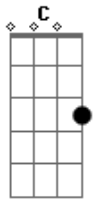

R.E.M. - So Central Rain

Tom: C

{ opening riff }

```
E:-----0---1-----
B:-----3--3---3----
G:-----2-----2---
D:-----2-3-0 {let ring out!}
A:-3-3-----
```

{riff:

```
E:-----0---1-----
B:-----3--3---3----
G:-----2-----2---
D:-----3-0 {let ring out!}
A:---3-----
E:-3-3-----
```

This riff may not be right because I don't have my guitar here to check it - but it looks right}

C Em Gm F
Did you never call I waited for your call
C Gm F C
These rivers of suggestion are driving me away
C Em Gm F

The trees will bend the cities wash away
C Gm F C
The city on the river has a girl without a dream
Dm2
I'm sorry

{bass solo} C

{same as first verse}

Eastern to mountain third party call the lines are down
The wise man built his words upon the rocks
But I'm not bound to follow suit
The trees will bend the conversation's dimmed
Will build yourself another home, this choice isn't mine

chorus x 2 ... Am x 2 ..... {bass solo over G C}

{same as other verses}

Did you never call I waited for your call
These rivers of suggestion are driving me away
The ocean sands the conversation's dimmed
Will build yourself another dream, this choice isn't mine
{end very intensely on Am<>}

Acordes

© ukulele-chords.com