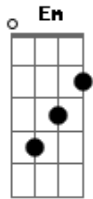

© ukulele-chords.com