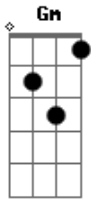

© ukulele-chords.com