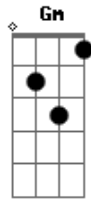

© ukulele-chords.com