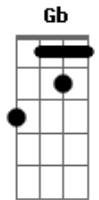

© ukulele-chords.com