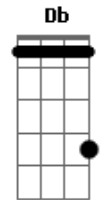

© ukulele-chords.com