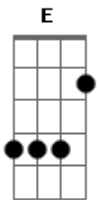

© ukulele-chords.com