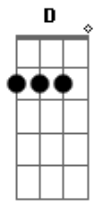

R.E.M. - New Test Leaper

tom:
 D
 I can't say that I love Jesus
 D A G A
 That would be a hollow claim
 D A G A
 He did make some observations
 D A G
 And I'm quoting them today
 D A G A
 "Judge not lest ye be judged."
 D A G
 What a beautiful refrain
 D A G A
 The studio audience disagrees
 D A G
 Have his lambs all gone astray?
 A Bm Dbm D A G
 Call me a leper
 A Bm Dbm D A G
 Call me a leper
 A Bm Dbm D A G
 Call me a leper
 (A Bm Dbm D A)
 D A G A
 "You are lost and disillusioned!"
 D A G
 What an awful thing to say
 D A G A
 I know this show doesn't matter
 D A G
 It means nothing to me
 D A G A
 I thought I might help them understand
 D A G
 But what an ugly thing to see
 D A G A

Acordes

© ukulele-chords.com

© ukulele-chords.com

© ukulele-chords.com

© ukulele-chords.com

ukulele-chords.com

"I am not an animal"
 D A G
 Subtitled under the screen
 A Bm Dbm D A G
 Call me a leper
 A Bm Dbm D A G
 Call me a leper
 A Bm Dbm D A G
 Call me a leper
 (A Bm Dbm D A)
 (Bm D G)
 (Bm D G A)
 D A G A
 When I tried to tell my story
 D A G
 They cut me off to take a break
 D A G A
 I sat silent 5 commercials
 D A G
 I had nothing left to say
 D A G A
 The talk show host was index-carded
 D A G
 All organized and blank
 D A G A
 The other guests were scared and hardened
 D A G
 What a sad parade
 A Bm Dbm D
 What a sad parade
 A Bm Dbm D A G
 Call me a leper
 A Bm Dbm D A G
 Call me a leper
 A Bm Dbm D A G
 Call me a leper