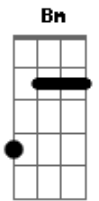

R.E.M. - New Test Leaper

tom:
 D
 I can't say that I love Jesus
 D A G A
 That would be a hollow claim
 D A G A
 He did make some observations
 D A G
 And I'm quoting them today
 D A G A
 "Judge not lest ye be judged."
 D A G
 What a beautiful refrain
 D A G A
 The studio audience disagrees
 D A G
 Have his lambs all gone astray?
 A Bm Dbm D A G
 Call me a leper
 A Bm Dbm D A G
 Call me a leper
 A Bm Dbm D A G
 Call me a leper
 (A Bm Dbm D A)
 D A G A
 "You are lost and disillusioned!"
 D A G
 What an awful thing to say
 D A G A
 I know this show doesn't matter
 D A G
 It means nothing to me
 D A G A
 I thought I might help them understand
 D A G
 But what an ugly thing to see
 D A G A

Acordes

© ukulele-chords.com

© ukulele-chords.com

© ukulele-chords.com

© ukulele-chords.com

© ukulele-chords.com

"I am not an animal"
 D A G
 Subtitled under the screen
 A Bm Dbm D A G
 Call me a leper
 A Bm Dbm D A G
 Call me a leper
 A Bm Dbm D A G
 Call me a leper
 (A Bm Dbm D A)
 (Bm D G)
 (Bm D G A)
 D A G A
 When I tried to tell my story
 D A G
 They cut me off to take a break
 D A G A
 I sat silent 5 commercials
 D A G
 I had nothing left to say
 D A G A
 The talk show host was index-carded
 D A G
 All organized and blank
 D A G A
 The other guests were scared and hardened
 D A G
 What a sad parade
 A Bm Dbm D
 What a sad parade
 A Bm Dbm D A G
 Call me a leper
 A Bm Dbm D A G
 Call me a leper
 A Bm Dbm D A G
 Call me a leper