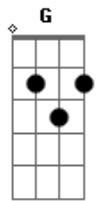

R.E.M. - New Test Leaper

tom:
 D
 I can't say that I love Jesus
 D A G A
 That would be a hollow claim
 D A G A
 He did make some observations
 D A G
 And I'm quoting them today
 D A G A
 "Judge not lest ye be judged."
 D A G
 What a beautiful refrain
 D A G A
 The studio audience disagrees
 D A G
 Have his lambs all gone astray?
 A Bm Dbm D A G
 Call me a leper
 A Bm Dbm D A G
 Call me a leper
 A Bm Dbm D A G
 Call me a leper
 (A Bm Dbm D A)
 D A G A
 "You are lost and disillusioned!"
 D A G
 What an awful thing to say
 D A G A
 I know this show doesn't matter
 D A G
 It means nothing to me
 D A G A
 I thought I might help them understand
 D A G
 But what an ugly thing to see
 D A G A

Acordes

© ukulele-chords.com

© ukulele-chords.com

© ukulele-chords.com

© ukulele-chords.com

© ukulele-chords.com

"I am not an animal"
 D A G
 Subtitled under the screen
 A Bm Dbm D A G
 Call me a leper
 A Bm Dbm D A G
 Call me a leper
 A Bm Dbm D A G
 Call me a leper
 (A Bm Dbm D A)
 (Bm D G)
 (Bm D G A)
 D A G A
 When I tried to tell my story
 D A G
 They cut me off to take a break
 D A G A
 I sat silent 5 commercials
 D A G
 I had nothing left to say
 D A G A
 The talk show host was index-carded
 D A G
 All organized and blank
 D A G A
 The other guests were scared and hardened
 D A G
 What a sad parade
 A Bm Dbm D
 What a sad parade
 A Bm Dbm D A G
 Call me a leper
 A Bm Dbm D A G
 Call me a leper
 A Bm Dbm D A G
 Call me a leper