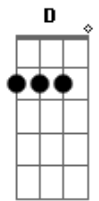

R.E.M. - New Test Leaper

tom:
 D
 I can't say that I love Jesus
 D A G A
 That would be a hollow claim
 D A G A
 He did make some observations
 D A G
 And I'm quoting them today
 D A G A
 "Judge not lest ye be judged."
 D A G
 What a beautiful refrain
 D A G A
 The studio audience disagrees
 D A G
 Have his lambs all gone astray?
 A Bm Dbm D A G
 Call me a leper
 A Bm Dbm D A G
 Call me a leper
 A Bm Dbm D A G
 Call me a leper
 (A Bm Dbm D A)
 D A G A
 "You are lost and disillusioned!"
 D A G
 What an awful thing to say
 D A G A
 I know this show doesn't matter
 D A G
 It means nothing to me
 D A G A
 I thought I might help them understand
 D A G
 But what an ugly thing to see
 D A G A

Acordes

© ukulele-chords.com

© ukulele-chords.com

© ukulele-chords.com

© ukulele-chords.com

© ukulele-chords.com

"I am not an animal"
 D A G
 Subtitled under the screen
 A Bm Dbm D A G
 Call me a leper
 A Bm Dbm D A G
 Call me a leper
 A Bm Dbm D A G
 Call me a leper
 (A Bm Dbm D A)
 (Bm D G)
 (Bm D G A)
 D A G A
 When I tried to tell my story
 D A G
 They cut me off to take a break
 D A G A
 I sat silent 5 commercials
 D A G
 I had nothing left to say
 D A G A
 The talk show host was index-carded
 D A G
 All organized and blank
 D A G A
 The other guests were scared and hardened
 D A G
 What a sad parade
 A Bm Dbm D
 What a sad parade
 A Bm Dbm D A G
 Call me a leper
 A Bm Dbm D A G
 Call me a leper
 A Bm Dbm D A G
 Call me a leper