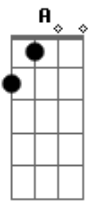

R.E.M. - New Test Leaper

tom:
 D
 I can't say that I love Jesus
 D A G A
 That would be a hollow claim
 D A G A
 He did make some observations
 D A G
 And I'm quoting them today
 D A G A
 "Judge not lest ye be judged."
 D A G
 What a beautiful refrain
 D A G A
 The studio audience disagrees
 D A G
 Have his lambs all gone astray?
 A Bm Dbm D A G
 Call me a leper
 A Bm Dbm D A G
 Call me a leper
 A Bm Dbm D A G
 Call me a leper
 (A Bm Dbm D A)
 D A G A
 "You are lost and disillusioned!"
 D A G
 What an awful thing to say
 D A G A
 I know this show doesn't matter
 D A G
 It means nothing to me
 D A G A
 I thought I might help them understand
 D A G
 But what an ugly thing to see
 D A G A

Acordes

© ukulele-chords.com

© ukulele-chords.com

© ukulele-chords.com

© ukulele-chords.com

© ukulele-chords.com

"I am not an animal"
 D A G
 Subtitled under the screen
 A Bm Dbm D A G
 Call me a leper
 A Bm Dbm D A G
 Call me a leper
 A Bm Dbm D A G
 Call me a leper
 (A Bm Dbm D A)
 (Bm D G)
 (Bm D G A)
 D A G A
 When I tried to tell my story
 D A G
 They cut me off to take a break
 D A G A
 I sat silent 5 commercials
 D A G
 I had nothing left to say
 D A G A
 The talk show host was index-carded
 D A G
 All organized and blank
 D A G A
 The other guests were scared and hardened
 D A G
 What a sad parade
 A Bm Dbm D
 What a sad parade
 A Bm Dbm D A G
 Call me a leper
 A Bm Dbm D A G
 Call me a leper
 A Bm Dbm D A G
 Call me a leper