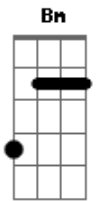

R.E.M. - New Test Leaper

tom:
 D
 I can't say that I love Jesus
 D A G A
 That would be a hollow claim
 D A G A
 He did make some observations
 D A G
 And I'm quoting them today
 D A G A
 "Judge not lest ye be judged."
 D A G
 What a beautiful refrain
 D A G A
 The studio audience disagrees
 D A G
 Have his lambs all gone astray?
 A Bm Dbm D A G
 Call me a leper
 A Bm Dbm D A G
 Call me a leper
 A Bm Dbm D A G
 Call me a leper
 (A Bm Dbm D A)
 D A G A
 "You are lost and disillusioned!"
 D A G
 What an awful thing to say
 D A G A
 I know this show doesn't matter
 D A G
 It means nothing to me
 D A G A
 I thought I might help them understand
 D A G
 But what an ugly thing to see
 D A G A

Acordes

© ukulele-chords.com

© ukulele-chords.com

© ukulele-chords.com

© ukulele-chords.com

ukulele-chords.com

"I am not an animal"
 D A G
 Subtitled under the screen
 A Bm Dbm D A G
 Call me a leper
 A Bm Dbm D A G
 Call me a leper
 A Bm Dbm D A G
 Call me a leper
 (A Bm Dbm D A)
 (Bm D G)
 (Bm D G A)
 D A G A
 When I tried to tell my story
 D A G
 They cut me off to take a break
 D A G A
 I sat silent 5 commercials
 D A G
 I had nothing left to say
 D A G A
 The talk show host was index-carded
 D A G
 All organized and blank
 D A G A
 The other guests were scared and hardened
 D A G
 What a sad parade
 A Bm Dbm D
 What a sad parade
 A Bm Dbm D A G
 Call me a leper
 A Bm Dbm D A G
 Call me a leper
 A Bm Dbm D A G
 Call me a leper