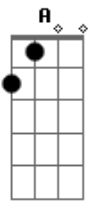

R.E.M. - New Test Leaper

tom:
 D
 I can't say that I love Jesus
 D A G A
 That would be a hollow claim
 D A G A
 He did make some observations
 D A G
 And I'm quoting them today
 D A G A
 "Judge not lest ye be judged."
 D A G
 What a beautiful refrain
 D A G A
 The studio audience disagrees
 D A G
 Have his lambs all gone astray?
 A Bm Dbm D A G
 Call me a leper
 A Bm Dbm D A G
 Call me a leper
 A Bm Dbm D A G
 Call me a leper
 (A Bm Dbm D A)
 D A G A
 "You are lost and disillusioned!"
 D A G
 What an awful thing to say
 D A G A
 I know this show doesn't matter
 D A G
 It means nothing to me
 D A G A
 I thought I might help them understand
 D A G
 But what an ugly thing to see
 D A G A

Acordes

© ukulele-chords.com

© ukulele-chords.com

© ukulele-chords.com

© ukulele-chords.com

ukulele-chords.com

"I am not an animal"
 D A G
 Subtitled under the screen
 A Bm Dbm D A G
 Call me a leper
 A Bm Dbm D A G
 Call me a leper
 A Bm Dbm D A G
 Call me a leper
 (A Bm Dbm D A)
 (Bm D G)
 (Bm D G A)
 D A G A
 When I tried to tell my story
 D A G
 They cut me off to take a break
 D A G A
 I sat silent 5 commercials
 D A G
 I had nothing left to say
 D A G A
 The talk show host was index-carded
 D A G
 All organized and blank
 D A G A
 The other guests were scared and hardened
 D A G
 What a sad parade
 A Bm Dbm D
 What a sad parade
 A Bm Dbm D A G
 Call me a leper
 A Bm Dbm D A G
 Call me a leper
 A Bm Dbm D A G
 Call me a leper