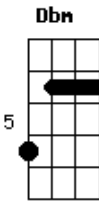

Acordes

© ukulele-chords.com

© ukulele-chords.com

© ukulele-chords.com

© ukulele-chords.com

ukulele-chords.com

"I am not an animal"
 D A G
 Subtitled under the screen
 A Bm Dbm D A G
 Call me a leper
 A Bm Dbm D A G
 Call me a leper
 A Bm Dbm D A G
 Call me a leper
 (A Bm Dbm D A)
 (Bm D G)
 (Bm D G A)
 D A G A
 When I tried to tell my story
 D A G
 They cut me off to take a break
 D A G A
 I sat silent 5 commercials
 D A G
 I had nothing left to say
 D A G A
 The talk show host was index-carded
 D A G
 All organized and blank
 D A G A
 The other guests were scared and hardened
 D A G
 What a sad parade
 A Bm Dbm D
 What a sad parade
 A Bm Dbm D A G
 Call me a leper
 A Bm Dbm D A G
 Call me a leper
 A Bm Dbm D A G
 Call me a leper