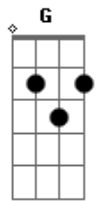

R.E.M. - New Test Leaper

tom:
 D
 I can't say that I love Jesus
 D A G A
 That would be a hollow claim
 D A G A
 He did make some observations
 D A G
 And I'm quoting them today
 D A G A
 "Judge not lest ye be judged."
 D A G
 What a beautiful refrain
 D A G A
 The studio audience disagrees
 D A G
 Have his lambs all gone astray?
 A Bm Dbm D A G
 Call me a leper
 A Bm Dbm D A G
 Call me a leper
 A Bm Dbm D A G
 Call me a leper
 (A Bm Dbm D A)
 D A G A
 "You are lost and disillusioned!"
 D A G
 What an awful thing to say
 D A G A
 I know this show doesn't matter
 D A G
 It means nothing to me
 D A G A
 I thought I might help them understand
 D A G
 But what an ugly thing to see
 D A G A

Acordes

© ukulele-chords.com

© ukulele-chords.com

© ukulele-chords.com

© ukulele-chords.com

ukulele-chords.com

"I am not an animal"
 D A G
 Subtitled under the screen
 A Bm Dbm D A G
 Call me a leper
 A Bm Dbm D A G
 Call me a leper
 A Bm Dbm D A G
 Call me a leper
 (A Bm Dbm D A)
 (Bm D G)
 (Bm D G A)
 D A G A
 When I tried to tell my story
 D A G
 They cut me off to take a break
 D A G A
 I sat silent 5 commercials
 D A G
 I had nothing left to say
 D A G A
 The talk show host was index-carded
 D A G
 All organized and blank
 D A G A
 The other guests were scared and hardened
 D A G
 What a sad parade
 A Bm Dbm D
 What a sad parade
 A Bm Dbm D A G
 Call me a leper
 A Bm Dbm D A G
 Call me a leper
 A Bm Dbm D A G
 Call me a leper