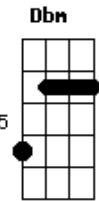

R.E.M. - New Test Leaper

tom:
 D
 I can't say that I love Jesus
 D A G A
 That would be a hollow claim
 D A G A
 He did make some observations
 D A G
 And I'm quoting them today
 D A G A
 "Judge not lest ye be judged."
 D A G
 What a beautiful refrain
 D A G A
 The studio audience disagrees
 D A G
 Have his lambs all gone astray?
 A Bm Dbm D A G
 Call me a leper
 A Bm Dbm D A G
 Call me a leper
 A Bm Dbm D A G
 Call me a leper
 (A Bm Dbm D A)
 D A G A
 "You are lost and disillusioned!"
 D A G
 What an awful thing to say
 D A G A
 I know this show doesn't matter
 D A G
 It means nothing to me
 D A G A
 I thought I might help them understand
 D A G
 But what an ugly thing to see
 D A G A

Acordes

© ukulele-chords.com

© ukulele-chords.com

© ukulele-chords.com

© ukulele-chords.com

© ukulele-chords.com

"I am not an animal"
 D A G
 Subtitled under the screen
 A Bm Dbm D A G
 Call me a leper
 A Bm Dbm D A G
 Call me a leper
 A Bm Dbm D A G
 Call me a leper
 (A Bm Dbm D A)
 (Bm D G)
 (Bm D G A)
 D A G A
 When I tried to tell my story
 D A G
 They cut me off to take a break
 D A G A
 I sat silent 5 commercials
 D A G
 I had nothing left to say
 D A G A
 The talk show host was index-carded
 D A G
 All organized and blank
 D A G A
 The other guests were scared and hardened
 D A G
 What a sad parade
 A Bm Dbm D
 What a sad parade
 A Bm Dbm D A G
 Call me a leper
 A Bm Dbm D A G
 Call me a leper
 A Bm Dbm D A G
 Call me a leper