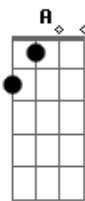

© ukulele-chords.com