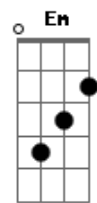

R.E.M. - Man On the Moon

Tom: G

C D
Mott the Hoople and the game of Life
C
Yeah, yeah, yeah, yeah
C D
Andy Kaufman in the wrestling match
C
Yeah, yeah, yeah, yeah
C D
Monopoly, twenty one, checkers, and chess
C
Yeah, yeah, yeah, yeah
C D
Mister Fred Blassie and a breakfast mess
C
Yeah, yeah, yeah, yeah
C D
Let's play Twister, let's play Risk
C
Yeah, yeah, yeah, yeah
C D
I'll see you in heaven if you make the list
C
Yeah, yeah, yeah, yeah

Am G
Now Andy did you hear about this one?
Am G
Tell me are you locked in the punch?
Am G
Andy are you goofing on Elvis?
C D
Hey baby, are we losing touch?

{Refrão}

Solo 02
Em D Em

Repete refrão
G Am C Bm Am
Em
If you believe there's nothing up my sleeve, then nothing is cool

Encerra seco em Em

Acordes

© ukulele-chords.com

© ukulele-chords.com

© ukulele-chords.com

© ukulele-chords.com

© ukulele-chords.com

© ukulele-chords.com