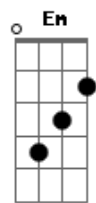

R.E.M. - Man On the Moon

Tom: G

C D
Mott the Hoople and the game of Life
C
Yeah, yeah, yeah, yeah
C D
Andy Kaufman in the wrestling match
C
Yeah, yeah, yeah, yeah
C D
Monopoly, twenty one, checkers, and chess
C
Yeah, yeah, yeah, yeah
C D
Mister Fred Blassie and a breakfast mess
C
Yeah, yeah, yeah, yeah
C D
Let's play Twister, let's play Risk
C
Yeah, yeah, yeah, yeah
C D
I'll see you in heaven if you make the list
C
Yeah, yeah, yeah, yeah

Am G
Now Andy did you hear about this one?
Am G
Tell me are you locked in the punch?
Am G
Andy are you goofing on Elvis?
C D
Hey baby, are we losing touch?

{Refrão}

G Am C
If you believed
Bm G Am D
They put a man on the moon, man on the moon
G Am C
If you believe
Bm Am
There's nothing up my sleeve, then nothing is cool

Am G
Now Andy did you hear about this one?
Am G
Tell me are you locked in the punch?
Am G
Andy are you goofing on Elvis?
C D
Hey baby, are we losing touch?

{Refrão}

Solo 02
Em D Em

Repete refrão
G Am C Bm Am
Em
If you believe there's nothing up my sleeve, then nothing is cool

Encerra seco em Em

Acordes

© ukulele-chords.com

© ukulele-chords.com

© ukulele-chords.com

© ukulele-chords.com

© ukulele-chords.com

© ukulele-chords.com