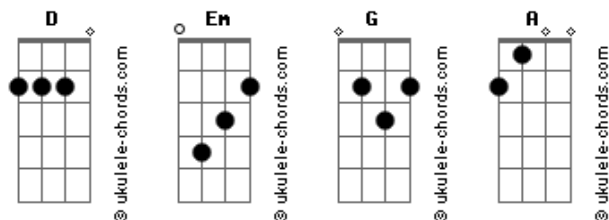

R.E.M. - Love Is All Arund

Tom: D

Riff 1

Riff 2

riff 1

D Em G A D Em G A
 I feel it in my fingers, I feel it in my toes
 D Em G A D Em G A
 Love is all around me and so the feeling grows
 D Em G A D Em G A
 It's written on the wind, it's everywhere I go
 D Em G A D Em G A
 So if you really love me, come on and let it show

riff 2

G Em
 You know I love you I always will
 G D
 My mind's made up by the way that I feel
 G Em
 There's no beginning, there'll be no end

Acordes

G A
 'Cause on my love you can depend

riff 1

D Em G A D Em G A
 I see your face before me, as I lay on my bed
 D Em G A D Em G A
 I kinda get to thinking of all the things we said
 D Em G A D Em G A
 You gave a promise to me, and I gave mine to you
 D Em G A D Em G A
 I need someone beside me in everything I do

riff 2

G Em
 You know I love you I always will
 G D
 My mind's made up by the way that I feel
 G Em
 There's no beginning, there'll be no end
 G A
 'Cause on my love you can depend

riff 1

D Em G A D Em G A
 It's written on the wind, it's everywhere I go
 D Em G A D Em G A
 So if you really love me, come on and let it show
 D Em G A
 Come on and let it show
 D Em G A
 Come on and let it show