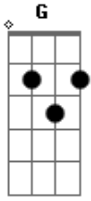

R.E.M. - I'm not over You

Tom: G

I feel ^Ggreat.
^CI lied to save your ^Gfeelings. ^C
^GTruth ^Cconvened,
^Gmy head ^Csmashed through the ^Gceiling. ^C

I lost an arm,
^Cno one harmed,
^Gyou ^Cdiplomatically alarmed.
^GI ^Csulked away to ^Glick my ^Cthin skin.
^{Am}I'm ^Dnot over you.
^{Am}I'm ^Dnot over you.
^{Am}I'm ^Gnot over you.
^{Am}I'm ^Gnot over you.

Acordes

© ukulele-chords.com