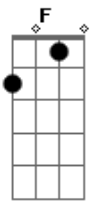

R.E.M. - High Speed Train

Tom: C

Am
When I look into your eyes your 'drop like an anchor' eyes.
I scudded and clipped the sky just shy of making it.
Am Dbm G
And you almost got away, I told you I was afraid
F E G
Did I really want to try, you're holding me to my claim
Bm D
I jump on a high speed train, I'll never look back again
F E G
I flail like the antelope who jumped from the building
Am Dbm G
and you caught me on the sly you've taken me by surprise.
F E
G
you've mirrored my best disguise and turned it back on me.
Chorus
Chorus:
Bm D
I jump on a high speed train I'll never look back again

F E Am
To Berlin, Kyoto or Marseilles I'd go anywhere for you
Am G Am G
ooh-ooh-ooh
Am G F E Am
ooh-ooh-ooh
Am Dbm G
I'll bring you a big bouquet I picked it myself today
F E G
it compliments your eyes there's love at the end of the line
Chorus
Chorus
Bm D
And that's what I always knew I'd like to have hung the moon.
F E
I'd wrestle you for a spoon inside your sleeping bag.
F E
Just us, no war, no hate, no past.
F E
It's real. I'm here. I'm yours. I'm fast.
F E
I'm long in the eye I'm cry when I try
Am
I just want to fly just you and I, together

Acordes

© ukulele-chords.com

© ukulele-chords.com

© ukulele-chords.com

© ukulele-chords.com

© ukulele-chords.com

© ukulele-chords.com

© ukulele-chords.com

© ukulele-chords.com