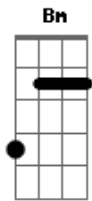

© ukulele-chords.com