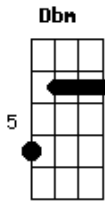

© ukulele-chords.com