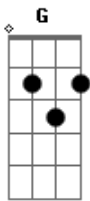

© ukulele-chords.com

© ukulele-chords.com