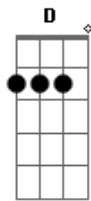

© ukulele-chords.com