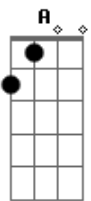

© ukulele-chords.com