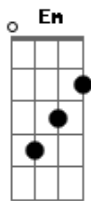

© ukulele-chords.com

© ukulele-chords.com