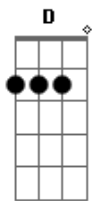

CHORUS:

Who are you going to

call for?

Keep you hat on your head

E

I'd like it here if I couldn't | Keep your memories in
your shoes, |
Even see you from a long way away. | Put your travel behind.

CHORUS (as above):

Break:

Em
At the end of the day,
When there are no friends.

Verse V: (wierd but it works)

Verse VI:

Who are you going to call for?	|	I'll forget your name.
What do you have to change.	|	I'd like it here if I
couldn't	|	couldn't
(Mike Mills in the background)	|	Even see you from a long
way away.	|	way away.

CHORUS (as above) **END**

When you greet a stranger look at his shoes
Keep your money in your shoes put your trouble behind
When you greet a stranger look at his hands
Keep your money in your hands put your travel behind
Who are you going to call for, what do you have to say
Keep your hat on your head home is a long way away
At the end of the day, I'll forget your name
I'd like it here if I could leave and see you from a long way
away
When you greet a stranger, look at her shoes
Keep you memories in your shoes, put your travel behind
Who are you going to call for, what do you have to say
Keep your hat on your head
Home is a long way away
At the end of the day, when there are no friends
When there are no lovers, who are you going to call for
What do you have to change
A familiar face a foreign place I forget your name
I'd like it here if I could leave and see you from a long way
away
Who are you going to call for, what do you have to say
Keep your hat on your head
Home is a long way away

Acordes