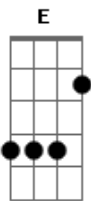

© ukulele-chords.com