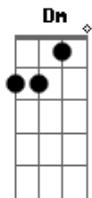

R.E.M. - Find The River

Tom: D
Intro: riff (2 x)

Intro: A7sus4 D Dm A D D Dm A (whistle)

D Dm A D Hey now little speedyhead the read on the speedometer says
D Dm A you have to go the task in the city
D Dm Where people drown and people serve
A D Don't be shy, your just deserve, is only just light years to go

REPEAT INTRO RIFF

Acordes

© ukulele-chords.com

© ukulele-chords.com

© ukulele-chords.com

© ukulele-chords.com

© ukulele-chords.com