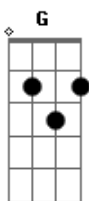

R.E.M. - Find The River

Tom: D
Intro: riff (2 x)

Intro: A7sus4 D Dm A D D Dm A (whistle)

D Dm A D
Hey now little speedyhead the read on the speedometer says
D Dm A
you have to go the task in the city
D Dm
Where people drown and people serve
A D D Dm A
Don't be shy, your just deserve, is only just light years to go

G A D Em
River to the ocean goes a fortune for the undertow
G A D
None of this is going my way
G A D Em
There is nothing left to grow but ginger, lemon, indigo
G A D
Coriander stem and rose of hay
G A D Em
Strength and courage overrides the privileged and weary eyes
G A D
Of river poet search naivete
G A D Em
Pick up here and chase the ride, the river empties to the tide
G A D
All of this is coming your way

REPEAT INTRO RIFF

Acordes

© ukulele-chords.com

© ukulele-chords.com

© ukulele-chords.com

© ukulele-chords.com

© ukulele-chords.com