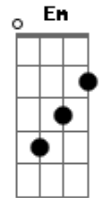

R.E.M. - Find The River

Tom: D
Intro: riff (2 x)

Intro: A7sus4 D Dm A D D Dm A (whistle)

D Dm A D Hey now little speedyhead the read on the speedometer says
D Dm A you have to go the task in the city
D Dm Where people drown and people serve
A D Don't be shy, your just deserve, is only just light years to go

D Dm A D D Dm A
D Dm A D The ocean is the river's goal, the need to leave the water knows
D Dm A We're closer now, than light years to go

G A D Em I have got to find the river, Bergamot and vetiver
G A D (D) Run through my head and fall away

G A D Em River to the ocean goes a fortune for the undertow
G A D None of this is going my way
G A D Em There is nothing left to grow but ginger, lemon, indigo
G A D Coriander stem and rose of hay
G A D Em Strength and courage overrides the privileged and weary eyes
G A D Of river poet search naivete
G A D Em Pick up here and chase the ride, the river empties to the tide
G A D All of this is coming your way

REPEAT INTRO RIFF

Acordes

© ukulele-chords.com

© ukulele-chords.com

© ukulele-chords.com

© ukulele-chords.com

© ukulele-chords.com