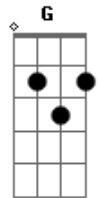

R.E.M. - Find The River

Tom: D
Intro: riff (2 x)

Intro: A7sus4 D Dm A D D Dm A (whistle)

D Dm A D Hey now little speedyhead the read on the speedometer says
D Dm A you have to go the task in the city
D Dm Where people drown and people serve
A D Don't be shy, your just deserve, is only just light years to go

G A D Em River to the ocean goes a fortune for the undertow
G A D None of this is going my way
G A D Em There is nothing left to grow but ginger, lemon, indigo
G A D Coriander stem and rose of hay
G A D Em Strength and courage overrides the privileged and weary eyes
G A D Of river poet search naivete
G A D Em Pick up here and chase the ride, the river empties to the tide
G A D All of this is coming your way

REPEAT INTRO RIFF

Acordes

© ukulele-chords.com

© ukulele-chords.com

© ukulele-chords.com

© ukulele-chords.com

© ukulele-chords.com