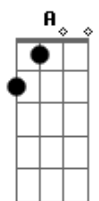

R.E.M. - Find The River

Tom: D
Intro: riff (2 x)

Intro: A7sus4 D Dm A D D Dm A (whistle)

D Dm A D
Hey now little speedyhead the read on the speedometer says
D Dm A
you have to go the task in the city
D Dm
Where people drown and people serve
A D D Dm A
Don't be shy, your just deserve, is only just light years to go

G A D Em
Me my thoughts are flowers strewn, an ocean storm bayberry moon
G A D (D)
I have got to leave to find my way
G A D Em
Watch the road and memorize this life that passed before my eyes
G A D
Nothing is going my way

D Dm A D D Dm A

D Dm A D
The ocean is the river's goal, the need to leave the water knows
D Dm A
We're closer now, than light years to go

G A D Em
I have got to find the river, Bergamot and vetiver
G A D (D)
Run through my head and fall away

G A D Em
Leave the road and memorize this life that passed before my eyes
G A D
Nothing is going my way

D Dm A D D Dm A

D Dm A D
There's no one left to take the lead, but I tell you and you can see
D Dm A
We're closer now than light years to go
D Dm A D
Pick up here and chase the ride, river empties to the tide
D Dm A
Fall into the ocean

G A D Em
River to the ocean goes a fortune for the undertow
G A D
None of this is going my way
G A D Em
There is nothing left to grow but ginger, lemon, indigo
G A D
Coriander stem and rose of hay
G A D Em
Strength and courage overrides the privileged and weary eyes
G A D
Of river poet search naivete
G A D Em
Pick up here and chase the ride, the river empties to the tide
G A D
All of this is coming your way

REPEAT INTRO RIFF

Acordes

© ukulele-chords.com