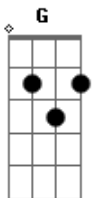

R.E.M. - Find The River

Tom: D
Intro: riff (2 x)

Intro: A7sus4 D Dm A D D Dm A (whistle)

D Dm A D Hey now little speedyhead the read on the speedometer says
D Dm A you have to go the task in the city
D Dm Where people drown and people serve
A D Don't be shy, your just deserve, is only just light years to go

D Dm A D D Dm A
D Dm A D The ocean is the river's goal, the need to leave the water knows
D Dm A We're closer now, than light years to go

G A D Em I have got to find the river, Bergamot and vetiver
G A D (D) Run through my head and fall away

G A D Em River to the ocean goes a fortune for the undertow
G A D None of this is going my way
G A D Em There is nothing left to grow but ginger, lemon, indigo
G A D Coriander stem and rose of hay
G A D Em Strength and courage overrides the privileged and weary eyes
G A D Of river poet search naivete
G A D Em Pick up here and chase the ride, the river empties to the tide
G A D All of this is coming your way

REPEAT INTRO RIFF

Acordes

© ukulele-chords.com

© ukulele-chords.com

© ukulele-chords.com

© ukulele-chords.com

© ukulele-chords.com