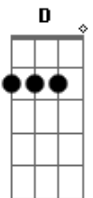

© ukulele-chords.com

© ukulele-chords.com