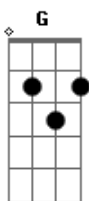

© ukulele-chords.com