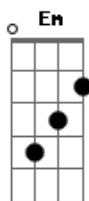

© ukulele-chords.com