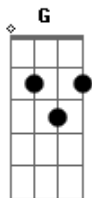

R.E.M. - Find The River

Tom: D
Intro: riff (2 x)

Intro: A7sus4 D Dm A D D Dm A (whistle)

D Dm A D Hey now little speedyhead the read on the speedometer says
D Dm A you have to go the task in the city
D Dm Where people drown and people serve
A D Don't be shy, your just deserve, is only just light years to go

D Dm A D D Dm A

D Dm A D The ocean is the river's goal, the need to leave the water knows
D Dm A We're closer now, than light years to go

G A D Em I have got to find the river, Bergamot and vetiver
G A D (D) Run through my head and fall away

G A D Em River to the ocean goes a fortune for the undertow
G A D None of this is going my way
G A D Em There is nothing left to grow but ginger, lemon, indigo
G A D Coriander stem and rose of hay
G A D Em Strength and courage overrides the privileged and weary eyes
G A D Of river poet search naivete
G A D Em Pick up here and chase the ride, the river empties to the tide
G A D All of this is coming your way

REPEAT INTRO RIFF

Acordes

© ukulele-chords.com

© ukulele-chords.com

© ukulele-chords.com

© ukulele-chords.com

© ukulele-chords.com