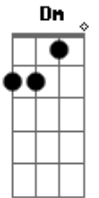

R.E.M. - Find The River

Tom: D
Intro: riff (2 x)

Intro: A7sus4 D Dm A D D Dm A (whistle)

D Dm A D Hey now little speedyhead the read on the speedometer says
D Dm A you have to go the task in the city
D Dm Where people drown and people serve
A D Don't be shy, your just deserve, is only just light years to go

REPEAT INTRO RIFF

Acordes

© ukulele-chords.com

© ukulele-chords.com

© ukulele-chords.com

© ukulele-chords.com

© ukulele-chords.com