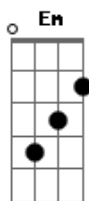

R.E.M. - Find The River

Tom: D
Intro: riff (2 x)

Intro: A7sus4 D Dm A D D Dm A (whistle)

D Dm A D
Hey now little speedyhead the read on the speedometer says
D Dm A
you have to go the task in the city
D Dm
Where people drown and people serve
A D D Dm A
Don't be shy, your just deserve, is only just light years to go

REPEAT INTRO RIFF

Acordes

© ukulele-chords.com

© ukulele-chords.com

© ukulele-chords.com

© ukulele-chords.com

© ukulele-chords.com