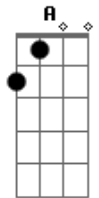

R.E.M. - Find The River

Tom: D
Intro: riff (2 x)

Intro: A7sus4 D Dm A D D Dm A (whistle)

D Dm A D Hey now little speedyhead the read on the speedometer says
D Dm A you have to go the task in the city
D Dm Where people drown and people serve
A D Don't be shy, your just deserve, is only just light years to go

G A D Em Me my thoughts are flowers strewn, an ocean storm bayberry moon
G A D (D) I have got to leave to find my way
G A D Em Watch the road and memorize this life that passed before my eyes
G A D Nothing is going my way

D Dm A D D Dm A
D Dm A D The ocean is the river's goal, the need to leave the water knows
D Dm A We're closer now, than light years to go

G A D Em I have got to find the river, Bergamot and vetiver
G A D (D) Run through my head and fall away

G A D Em Leave the road and memorize this life that passed before my eyes
G A D Nothing is going my way

D Dm A D D Dm A
D Dm A D There's no one left to take the lead, but I tell you and you can see
D Dm A We're closer now than light years to go
D Dm A D Pick up here and chase the ride, river empties to the tide
D Dm A Fall into the ocean

G A D Em River to the ocean goes a fortune for the undertow
G A D None of this is going my way
G A D Em There is nothing left to grow but ginger, lemon, indigo
G A D Coriander stem and rose of hay
G A D Em Strength and courage overrides the privileged and weary eyes
G A D Of river poet search naivete
G A D Em Pick up here and chase the ride, the river empties to the tide
G A D All of this is coming your way

REPEAT INTRO RIFF

Acordes

© ukulele-chords.com