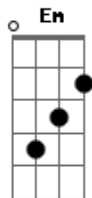

R.E.M. - Find The River

Tom: D
Intro: riff (2 x)

Intro: A7sus4 D Dm A D D Dm A (whistle)

D Dm A D Hey now little speedyhead the read on the speedometer says
D Dm A you have to go the task in the city
D Dm Where people drown and people serve
A D Don't be shy, your just deserve, is only just light years to go

D Dm A D D Dm A
D Dm A D The ocean is the river's goal, the need to leave the water knows
D Dm A We're closer now, than light years to go

G A D Em I have got to find the river, Bergamot and vetiver
G A D (D) Run through my head and fall away

G A D Em River to the ocean goes a fortune for the undertow
G A D None of this is going my way
G A D Em There is nothing left to grow but ginger, lemon, indigo
G A D Coriander stem and rose of hay
G A D Em Strength and courage overrides the privileged and weary eyes
G A D Of river poet search naivete
G A D Em Pick up here and chase the ride, the river empties to the tide
G A D All of this is coming your way

REPEAT INTRO RIFF

Acordes

© ukulele-chords.com

© ukulele-chords.com

© ukulele-chords.com

© ukulele-chords.com

© ukulele-chords.com