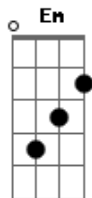

R.E.M. - Find The River

Tom: D
Intro: riff (2 x)

Intro: A7sus4 D Dm A D D Dm A (whistle)

D Dm A D Hey now little speedyhead the read on the speedometer says
D Dm A you have to go the task in the city
D Dm Where people drown and people serve
A D Don't be shy, your just deserve, is only just light years to go

D Dm A D D Dm A

D Dm A D The ocean is the river's goal, the need to leave the water knows
D Dm A We're closer now, than light years to go

G A D Em I have got to find the river, Bergamot and vetiver
G A D (D) Run through my head and fall away

G A D Em River to the ocean goes a fortune for the undertow
G A D None of this is going my way
G A D Em There is nothing left to grow but ginger, lemon, indigo
G A D Coriander stem and rose of hay
G A D Em Strength and courage overrides the privileged and weary eyes
G A D Of river poet search naivete
G A D Em Pick up here and chase the ride, the river empties to the tide
G A D All of this is coming your way

REPEAT INTRO RIFF

Acordes

© ukulele-chords.com

© ukulele-chords.com

© ukulele-chords.com

© ukulele-chords.com

© ukulele-chords.com