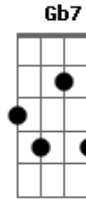

© ukulele-chords.com