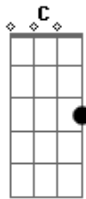

© ukulele-chords.com