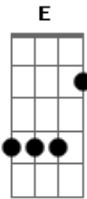

© ukulele-chords.com