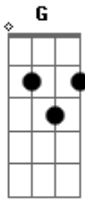

R.E.M. - Endgame

Tom: **G**

#

For the latest collection of R.E.M. chords & tab, go to

#

If you have any corrections or additions to this file, please email them

to

#

ENDGAME

Riff: (Measures 1, 2, and 3)

C   **D**   **E7**   **A**

C   **D**   **E7**   **A**

sometimes measure 4 ends like this....

{"Chorus":}

D   **Bm**   **A**

{coming out of the chorus after the **D** riff play:}

E   **E7**

{Play intro riff again, follow with the "chorus" riff, and instead of the **E** part, play the following:}

Gb7   **G**

E   **D**

Gb7   **G**

E   **E7**

Then back to intro riff, "chorus" riff, **E** riff, end on **D**.

Acordes