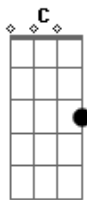

R.E.M. - Disappear

Tom: C

R.E.M.
Album: Reveal
Intro: guitar riff:

during the second time around during this riff, another guitar plays a lot of harmonics on the high strings at the 5th fret, kinda like this:

the song to hear how much to do the harmonics...

verse:
(Am) (during the first few lines of the verse)
C C Am ("that had not yet appeared")

(during that C-C-Am progression, more of the 5th-fret harmonics are played.)

chorus:
G D C Bm Em

bridge:
G F Em D
G F Em Em

repeat intro, then go back to verse.

End on Em.

C: x20010

David Wagner

Acordes

© ukulele-chords.com