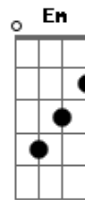

© ukulele-chords.com