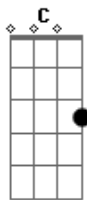

R.E.M. - Disappear

Tom: C

R.E.M.
Album: Reveal
Intro: guitar riff:

during the second time around during this riff, another guitar plays a lot of harmonics on the high strings at the 5th fret, kinda like this:

the song to hear how much to do the harmonics...

verse:
(Am) (during the first few lines of the verse)
C C Am ("that had not yet appeared")

(during that C-C-Am progression, more of the 5th-fret harmonics are played.)

chorus:
G D C Bm Em

bridge:
G F Em D
G F Em Em

repeat intro, then go back to verse.

End on Em.

C: x20010

david wagner

Acordes

© ukulele-chords.com