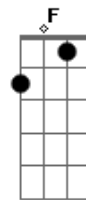

© ukulele-chords.com