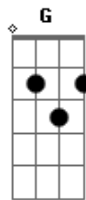

© ukulele-chords.com