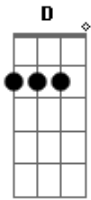

© ukulele-chords.com