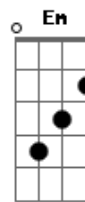

© ukulele-chords.com