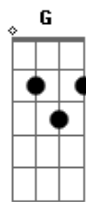

© ukulele-chords.com