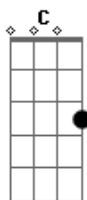

R.E.M. - Disappear

Tom: C

R.E.M.
Album: Reveal
Intro: guitar riff:

during the second time around during this riff, another guitar plays a lot of harmonics on the high strings at the 5th fret, kinda like this:

the song to hear how much to do the harmonics...

verse:
(Am) (during the first few lines of the verse)
C C Am ("that had not yet appeared")

(during that C-C-Am progression, more of the 5th-fret harmonics are played.)

chorus:
G D C Bm Em

bridge:
G F Em D
G F Em Em

repeat intro, then go back to verse.

End on Em.

C: x20010

David Wagner

Acordes

© ukulele-chords.com