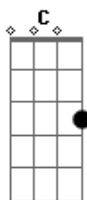

R.E.M. - Disappear

Tom: C

R.E.M.
Album: Reveal
Intro: guitar riff:

during the second time around during this riff, another guitar plays a lot of harmonics on the high strings at the 5th fret, kinda like this:

the song to hear how much to do the harmonics...

verse:
(Am) (during the first few lines of the verse)
C C Am ("that had not yet appeared")

(during that C-C-Am progression, more of the 5th-fret harmonics are played.)

chorus:
G D C Bm Em

bridge:
G F Em D
G F Em Em

repeat intro, then go back to verse.

End on Em.

C: x20010

David Wagner

Acordes