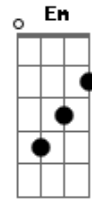

© ukulele-chords.com