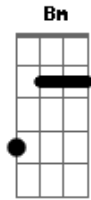

© ukulele-chords.com