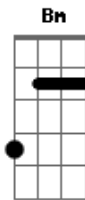

© ukulele-chords.com