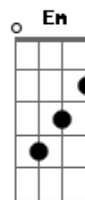

© ukulele-chords.com