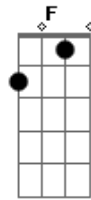

© ukulele-chords.com