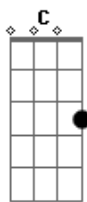

R.E.M. - Disappear

Tom: C

R.E.M.
Album: Reveal
Intro: guitar riff:

during the second time around during this riff, another guitar plays a lot of harmonics on the high strings at the 5th fret, kinda like this:

the song to hear how much to do the harmonics...

verse:
(Am) (during the first few lines of the verse)
C C Am ("that had not yet appeared")

(during that C-C-Am progression, more of the 5th-fret harmonics are played.)

chorus:
G D C Bm Em

bridge:
G F Em D
G F Em Em

repeat intro, then go back to verse.

End on Em.

C: x20010

david wagner

Acordes