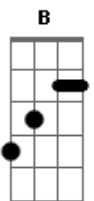

© ukulele-chords.com