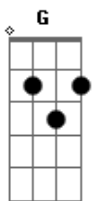

R.E.M. - Crush with Eyeliner

Tom: D

A G D
I know you
A G D
I know you've seen her
A G D
She's a sad tomato
A G D
She's three miles of bad road
A G D
Walking down the street
A G D
Will I never meet her?
A G D
She's a real woman child
A G D
Oh my kiss, grip, turpentine

B

E D G A
I am smitten
E D G
I'm the real thing (I'm the real thing)
E D G A
Let me see her come around
G
My crush with eyeliner

A G D
I am fine
A G D
I'm infatuated
A G D
It's all too much pressure
A G D
She's all that I can take
A G D
What position should I wear?
A G D
Cop an attitude? (Faker)
A G D
How can I convince her? (Faker)
A G D
That I'm inventive too, yeah

B

E D G A
I am smitten
E D G
I'm the real thing (I'm the real thing)
E D G A
We all invent ourselves
G

and you know me

BRIDGE: B,A (2x) D,high E,G

(Solo over bridge):

) -----7-7-----9-9 (G

A G D
Yeah, she's a sad tomato
A G D
She's three miles of bad road
A G D
She's her own invention (She's her own invention)
A G D
That gets me in the throes
A G D
What can I make myself be?
A G D
Life is strange (Life is strange)
A G D
What can I make myself be (Faker)
A G D
To make her mine?

E D G A
I am smitten
E D G
I'm the real thing (I'm the real thing)
E D G A
Won't you be my valentine?
G
My crush with eyeliner

E D G A E D G E A G A G

Final E

Acordes

© ukulele-chords.com

© ukulele-chords.com