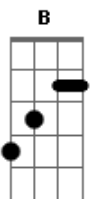

© ukulele-chords.com