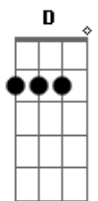

R.E.M. - Crush with Eyeliner

Tom: D

A G D
I know you
A G D
I know you've seen her
A G D
She's a sad tomato
A G D
She's three miles of bad road
A G D
Walking down the street
A G D
Will I never meet her?
A G D
She's a real woman child
A G D
Oh my kiss, grip, turpentine

B

E D G A
I am smitten
E D G
I'm the real thing (I'm the real thing)
E D G A
We all invent ourselves
G

and you know me

BRIDGE: B,A (2x) D,high E,G

(Solo over bridge):

) -----7-7-----9-9 (G

A G D
Yeah, she's a sad tomato
A G D
She's three miles of bad road
A G D
She's her own invention (She's her own invention)
A G D
That gets me in the throes
A G D
What can I make myself be?
A G D
Life is strange (Life is strange)
A G D
What can I make myself be (Faker)
A G D
To make her mine?

B

E D G A
I am smitten
E D G
I'll do anything (I'll do anything)
E D G A
A kiss, grip, turpentine,
G
my crush with eyeliner

E D G A
I am smitten
E D G
You know me (Yeah, you know me)
E D G A
I could be your Frankenstein
G
my crush with eyeliner

E D G A
I am smitten
E D G
I'm the real thing (I'm the real thing)
E D G A
Won't you be my valentine?
G
My crush with eyeliner

E D G A E D G E A G A G

Final E

Acordes

© ukulele-chords.com

© ukulele-chords.com