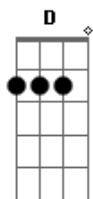

R.E.M. - Crush with Eyeliner

Tom: D

A G D
I know you
A G D
I know you've seen her
A G D
She's a sad tomato
A G D
She's three miles of bad road
A G D
Walking down the street
A G D
Will I never meet her?
A G D
She's a real woman child
A G D
Oh my kiss, grip, turpentine

B
E D G A
I am smitten
E D G
I'm the real thing (I'm the real thing)
E D G A
Let me see her come around
G
My crush with eyeliner

A G D
I am fine
A G D
I'm infatuated
A G D
It's all too much pressure
A G D
She's all that I can take
A G D
What position should I wear?
A G D
Cop an attitude? (Faker)
A G D
How can I convince her? (Faker)
A G D
That I'm inventive too, yeah

B
E D G A
I am smitten
E D G
I'm the real thing (I'm the real thing)
E D G A
We all invent ourselves
G

and you know me

BRIDGE: B,A (2x) D,high E,G

(Solo over bridge):

-----7-7-----9-9 (G

)
A G D
Yeah, she's a sad tomato
A G D
She's three miles of bad road
A G D
She's her own invention (She's her own invention)
A G D
That gets me in the throes
A G D
What can I make myself be?
A G D
Life is strange (Life is strange)
A G D
What can I make myself be (Faker)
A G D
To make her mine?

B
E D G A
I am smitten
E D G
I'll do anything (I'll do anything)
E D G A
A kiss, grip, turpentine,
G
my crush with eyeliner

E D G A
I am smitten
E D G
You know me (Yeah, you know me)
E D G A
I could be your Frankenstein
G
my crush with eyeliner

E D G A
I am smitten
E D G
I'm the real thing (I'm the real thing)
E D G A
Won't you be my valentine?
G
My crush with eyeliner

E D G A E D G E A G A G

Final E

Acordes