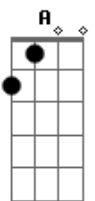

R.E.M. - Crush with Eyeliner

Tom: D

A G D
I know you
A G D
I know you've seen her
A G D
She's a sad tomato
A G D
She's three miles of bad road
A G D
Walking down the street
A G D
Will I never meet her?
A G D
She's a real woman child
A G D
Oh my kiss, grip, turpentine

E D G A
I am smitten
E D G
I'm the real thing (I'm the real thing)
E D G A
Won't you be my valentine?
G
My crush with eyeliner

E D G A E D G E A G A G

Final E

Acordes

© ukulele-chords.com

© ukulele-chords.com