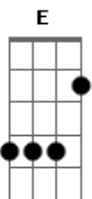

© ukulele-chords.com