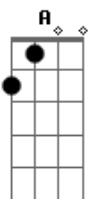

© ukulele-chords.com

© ukulele-chords.com