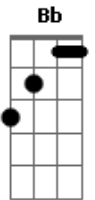

© ukulele-chords.com