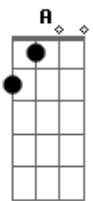

© ukulele-chords.com