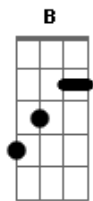

R.E.M. - Bang and Blame

Tom: G
Intro: (Gtr. 1: w/ light dist. & delay set at 484 milliseconds)

Am
G

{Gtr2 (Clean tone)}:
Am
If you could see yourself now, baby
G it's not my fault. You used to be Am so in control.
G You're going to roll right over this one.
G Just roll me over, let me go. You're laying blame.
Am Take this as no, no, no, no, no.
A C A
G You bang, bang, bang, bang, bang then blame, blame, blame.
A Bb A G C B
You bang, bang, bang, bang, bang. It's not my thing so let it go.
Am G
If you could see yourself now baby, the tables have turned.
Am
the whole world hinges on your swings.
G Am
your secret life of indiscreet discretions.
G
Am
I'd turn the screw and leave the screen. Don't point your finger.
G
You know that's not my thing. You came to
A C A G
bang, bang, bang, bang, bang then blame, blame, blame.
A C B
You bang, bang, bang, bang, bang. It's not my thing so let it go now.

{Interlude}: (Gtr w/ distorted tone):
E let ring...

let

ring...

{Gtr2 (Clean tone)}:
Am G
You've got a little worry. I know it all too well.
Am G
I've got your number, but so does every kiss-and-tell
Am G
who dares to cross your threshold, or happens on your way,
Am G
Stop laying blame. You know that's not my thing.
Am G
(Ooh.) _____ (Ooh.) _____
G
You know that's not my thing.
A C A
G
You came to bang, bang, bang, bang, bang, then blame, blame, blame.
A C B Bb
Bang, bang, bang, bang, bang. It's not my thing so let it go.
A C A
G
You bang, bang, bang, bang, bang, then blame, blame, blame.
A C B Bb
E
Bang, bang, bang, bang, bang. It's not my thing so let it go.
A G
Am G
You kiss on me, tug on me, rub on me, jump on me,
Am G
You bang on me, beat on me, hit on me, let go on me,
Am G
(Ooh.) _____ You let go on me.
Am G
(Ooh.) _____
Am G
(Ooh.) _____

Repeat and fade...

Repeat and fade...

(w/light dist. & amp vibrato)

Acordes

© ukulele-chords.com

© ukulele-chords.com

© ukulele-chords.com

© ukulele-chords.com