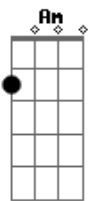

R.E.M. - Bang and Blame

Tom: G
Intro: (Gtr. 1: w/ light dist. & delay set at 484 milliseconds)

Am
G

{Gtr2 (Clean tone)}:
Am
If you could see yourself now, baby
G it's not my fault. You used to be Am so in control.
G You're going to roll right over this one.
G Just roll me over, let me go. You're laying blame.
Am Take this as no, no, no, no, no.
A C A
G You bang, bang, bang, bang, bang then blame, blame, blame.
A Bb A G C B
You bang, bang, bang, bang, bang. It's not my thing so let it go.
Am G
If you could see yourself now baby, the tables have turned.
Am
the whole world hinges on your swings.
G Am
your secret life of indiscreet discretions.
G
Am
I'd turn the screw and leave the screen. Don't point your finger.
G
You know that's not my thing. You came to
A C A G
bang, bang, bang, bang, bang then blame, blame, blame.
A C B
You bang, bang, bang, bang, bang. It's not my thing so let it go now.

{Interlude}: (Gtr w/ distorted tone):
E let ring...

let

ring...

{Gtr2 (Clean tone)}:
Am G
You've got a little worry. I know it all too well.
Am G
I've got your number, but so does every kiss-and-tell
Am G
who dares to cross your threshold, or happens on your way,
Am G
Stop laying blame. You know that's not my thing.
Am G
(Ooh.) _____ (Ooh.) _____
G
You know that's not my thing.
A C A
G
You came to bang, bang, bang, bang, bang, then blame, blame, blame.
A C B Bb
Bang, bang, bang, bang, bang. It's not my thing so let it go.
A C A
G
You bang, bang, bang, bang, bang, then blame, blame, blame.
A C B Bb
E
Bang, bang, bang, bang, bang. It's not my thing so let it go.
A G
Am G
You kiss on me, tug on me, rub on me, jump on me,
Am G
You bang on me, beat on me, hit on me, let go on me,
Am G
(Ooh.) _____ You let go on me.
Am G
(Ooh.) _____
Am G
(Ooh.) _____

Repeat and fade...

Repeat and fade...

(w/light dist. & amp vibrato)

Acordes

© ukulele-chords.com

© ukulele-chords.com

© ukulele-chords.com

© ukulele-chords.com