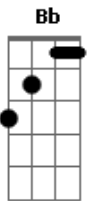

© ukulele-chords.com