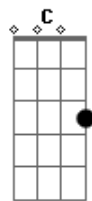

R.E.M. - Bang and Blame

Tom: G
Intro: (Gtr. 1: w/ light dist. & delay set at 484 milliseconds)

Am
G

{Gtr2 (Clean tone)}:
Am
If you could see yourself now, baby
G it's not my fault. You used to be Am so in control.
G You're going to roll right over this one.
G Just roll me over, let me go. You're laying blame.
Am Take this as no, no, no, no, no.
A C A
G You bang, bang, bang, bang, bang then blame, blame, blame.
A Bb A G C B
You bang, bang, bang, bang, bang. It's not my thing so let it go.
Am G
If you could see yourself now baby, the tables have turned.
Am
the whole world hinges on your swings.
G Am
your secret life of indiscreet discretions.
G
Am
I'd turn the screw and leave the screen. Don't point your finger.
G
You know that's not my thing. You came to
A C A G
bang, bang, bang, bang, bang then blame, blame, blame.
A C B
You bang, bang, bang, bang, bang. It's not my thing so let it go now.

{Interlude}: (Gtr w/ distorted tone):
E let ring...

let

ring...

{Gtr2 (Clean tone)}:
Am G
You've got a little worry. I know it all too well.
Am G
I've got your number, but so does every kiss-and-tell
Am G
who dares to cross your threshold, or happens on your way,
Am G
Stop laying blame. You know that's not my thing.
Am G
(Ooh.) _____ (Ooh.) _____
G
You know that's not my thing.
A C A
G
You came to bang, bang, bang, bang, bang, then blame, blame, blame.
A C B Bb
Bang, bang, bang, bang, bang. It's not my thing so let it go.
A C A
G
You bang, bang, bang, bang, bang, then blame, blame, blame.
A C B Bb
E
Bang, bang, bang, bang, bang. It's not my thing so let it go.
A G
Am G
You kiss on me, tug on me, rub on me, jump on me,
Am G
You bang on me, beat on me, hit on me, let go on me,
Am G
(Ooh.) _____ You let go on me.
Am G
(Ooh.) _____
Am G
(Ooh.) _____

Repeat and fade...

Repeat and fade...

(w/light dist. & amp vibrato)

Acordes

© ukulele-chords.com

© ukulele-chords.com

© ukulele-chords.com

© ukulele-chords.com