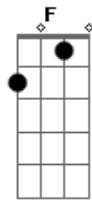

© ukulele-chords.com