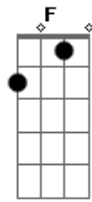

R.E.M. - Animal

Tom: C

Bridge: | C | D | (3x), then | F | G |

Play this riff for the intro and during the verse:

Bridge solo:

Chorus:

Song progression:

Em	G	D		
What's the big deal?				
I'm an animal...	Em	G	D	
I'm an animal...	Em	G	D	
I'm an animal...	Em	G	D	A

Intro: riff X2
 Verse riff X8
 Chorus
 Verse riff X8
 Chorus
 Bridge
 Verse riff X10
 Chorus X2
 Verse riff X8

Acordes

© ukulele-chords.com

© ukulele-chords.com

© ukulele-chords.com

© ukulele-chords.com

© ukulele-chords.com