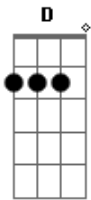

© ukulele-chords.com