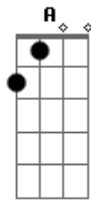

R.E.M. - Animal

Tom: C

Bridge: | C | D | (3x), then | F | G |

Play this riff for the intro and during the verse:

Bridge solo:

Chorus:

Song progression:

Em G D
 What's the big deal?
 A Em G D
 I'm an animal...
 A Em G D
 I'm an animal...
 A Em G D A
 I'm an animal...

Intro: riff X2
 Verse riff X8
 Chorus
 Verse riff X8
 Chorus
 Bridge
 Verse riff X10
 Chorus X2
 Verse riff X8

Acordes

© ukulele-chords.com

© ukulele-chords.com

© ukulele-chords.com

© ukulele-chords.com

© ukulele-chords.com