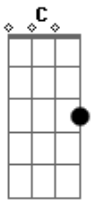

R.E.M. - Animal

Tom: C

Bridge: | C | D | (3x), then | F | G |

Play this riff for the intro and during the verse:

Bridge solo:

Chorus:

Song progression:

Em	G	D		
What's the big deal?				
I'm an animal...	Em	G	D	
I'm an animal...	Em	G	D	
I'm an animal...	Em	G	D	A

Intro: riff X2
 Verse riff X8
 Chorus
 Verse riff X8
 Chorus
 Bridge
 Verse riff X10
 Chorus X2
 Verse riff X8

Acordes

© ukulele-chords.com

© ukulele-chords.com

© ukulele-chords.com

© ukulele-chords.com

© ukulele-chords.com