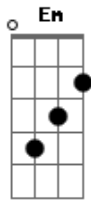

R.E.M. - Animal

Tom: C

Bridge: | C | D | (3x), then | F | G |

Play this riff for the intro and during the verse:

Bridge solo:

Chorus:

Song progression:

Em G D
 What's the big deal?
 A Em G D
 I'm an animal...
 A Em G D
 I'm an animal...
 A Em G D A
 I'm an animal...

Intro: riff X2
 Verse riff X8
 Chorus
 Verse riff X8
 Chorus
 Bridge
 Verse riff X10
 Chorus X2
 Verse riff X8

Acordes

© ukulele-chords.com

© ukulele-chords.com

© ukulele-chords.com

© ukulele-chords.com

© ukulele-chords.com