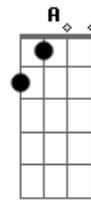

R.E.M. - Animal

Tom: C

Bridge: | C | D | (3x), then | F | G |

Play this riff for the intro and during the verse:

Bridge solo:

Chorus:

Song progression:

Em	G	D		
What's the big deal?				
I'm an animal...	A	Em	G	D
I'm an animal...	A	Em	G	D
I'm an animal...	A	Em	G	D
I'm an animal...				A

Intro: riff X2
 Verse riff X8
 Chorus
 Verse riff X8
 Chorus
 Bridge
 Verse riff X10
 Chorus X2
 Verse riff X8

Acordes

© ukulele-chords.com

© ukulele-chords.com

© ukulele-chords.com

© ukulele-chords.com

© ukulele-chords.com