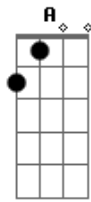

R.E.M. - Animal

Tom: C

Bridge: | C | D | (3x), then | F | G |

Play this riff for the intro and during the verse:

Bridge solo:

Chorus:

Song progression:

Em	G	D		
What's the big deal?				
I'm an animal...	Em	G	D	
I'm an animal...	Em	G	D	
I'm an animal...	Em	G	D	A

Intro: riff X2
 Verse riff X8
 Chorus
 Verse riff X8
 Chorus
 Bridge
 Verse riff X10
 Chorus X2
 Verse riff X8

Acordes

© ukulele-chords.com

© ukulele-chords.com

© ukulele-chords.com

© ukulele-chords.com

© ukulele-chords.com