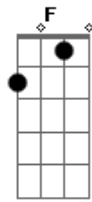

R.E.M. - Animal

Tom: C

Bridge: | C | D | (3x), then | F | G |

Play this riff for the intro and during the verse:

Bridge solo:

Chorus:

Song progression:

Em G D
 What's the big deal?
 A Em G D
 I'm an animal...
 A Em G D
 I'm an animal...
 A Em G D A
 I'm an animal...

Intro: riff X2
 Verse riff X8
 Chorus
 Verse riff X8
 Chorus
 Bridge
 Verse riff X10
 Chorus X2
 Verse riff X8

Acordes

© ukulele-chords.com

© ukulele-chords.com

© ukulele-chords.com

© ukulele-chords.com

© ukulele-chords.com