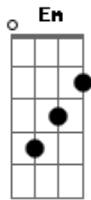

© ukulele-chords.com