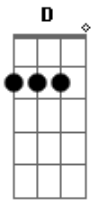

R.E.M. - Animal

Tom: C

Bridge: | C | D | (3x), then | F | G |

Play this riff for the intro and during the verse:

Bridge solo:

Chorus:

Song progression:

Em G D
 What's the big deal?
 A Em G D
 I'm an animal...
 A Em G D
 I'm an animal...
 A Em G D A
 I'm an animal...

Intro: riff X2
 Verse riff X8
 Chorus
 Verse riff X8
 Chorus
 Bridge
 Verse riff X10
 Chorus X2
 Verse riff X8

Acordes

© ukulele-chords.com

© ukulele-chords.com

© ukulele-chords.com

© ukulele-chords.com

© ukulele-chords.com