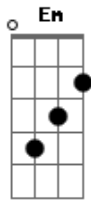

R.E.M. - Animal

Tom: C

Bridge: | C | D | (3x), then | F | G |

Play this riff for the intro and during the verse:

Bridge solo:

Chorus:

Song progression:

Em	G	D		
What's the big deal?				
I'm an animal...	A	Em	G	D
I'm an animal...	A	Em	G	D
I'm an animal...	A	Em	G	D
I'm an animal...				A

Intro: riff X2
 Verse riff X8
 Chorus
 Verse riff X8
 Chorus
 Bridge
 Verse riff X10
 Chorus X2
 Verse riff X8

Acordes

© ukulele-chords.com

© ukulele-chords.com

© ukulele-chords.com

© ukulele-chords.com

© ukulele-chords.com