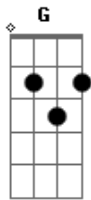

© ukulele-chords.com