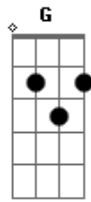

R.E.M. - Animal

Tom: C

Bridge: | C | D | (3x), then | F | G |

Play this riff for the intro and during the verse:

Bridge solo:

Chorus:

Song progression:

Em G D
 What's the big deal?
 A Em G D
 I'm an animal...
 A Em G D
 I'm an animal...
 A Em G D A
 I'm an animal...

Intro: riff X2
 Verse riff X8
 Chorus
 Verse riff X8
 Chorus
 Bridge
 Verse riff X10
 Chorus X2
 Verse riff X8

Acordes

© ukulele-chords.com

© ukulele-chords.com

© ukulele-chords.com

© ukulele-chords.com

© ukulele-chords.com