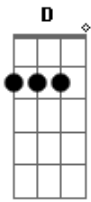

R.E.M. - Animal

Tom: C

Bridge: | C | D | (3x), then | F | G |

Play this riff for the intro and during the verse:

Bridge solo:

Chorus:

Song progression:

Em	G	D		
What's the big deal?				
I'm an animal...	Em	G	D	
I'm an animal...	Em	G	D	
I'm an animal...	Em	G	D	A

Intro: riff X2
 Verse riff X8
 Chorus
 Verse riff X8
 Chorus
 Bridge
 Verse riff X10
 Chorus X2
 Verse riff X8

Acordes

© ukulele-chords.com

© ukulele-chords.com

© ukulele-chords.com

© ukulele-chords.com

© ukulele-chords.com