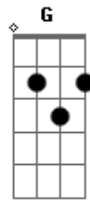

R.E.M. - Animal

Tom: C

Bridge: | C | D | (3x), then | F | G |

Play this riff for the intro and during the verse:

Bridge solo:

Chorus:

Song progression:

Em	G	D		
What's the big deal?				
I'm an animal...	A	Em	G	D
I'm an animal...	A	Em	G	D
I'm an animal...	A	Em	G	D
I'm an animal...				A

Intro: riff X2
 Verse riff X8
 Chorus
 Verse riff X8
 Chorus
 Bridge
 Verse riff X10
 Chorus X2
 Verse riff X8

Acordes

© ukulele-chords.com

© ukulele-chords.com

© ukulele-chords.com

© ukulele-chords.com

© ukulele-chords.com