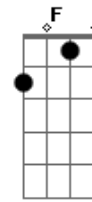

R.E.M. - Animal

Tom: C

Bridge: | C | D | (3x), then | F | G |

Play this riff for the intro and during the verse:

Bridge solo:

Chorus:

Song progression:

Em	G	D		
What's the big deal?				
I'm an animal...	A	Em	G	D
I'm an animal...	A	Em	G	D
I'm an animal...	A	Em	G	D
I'm an animal...				A

Intro: riff X2
 Verse riff X8
 Chorus
 Verse riff X8
 Chorus
 Bridge
 Verse riff X10
 Chorus X2
 Verse riff X8

Acordes

© ukulele-chords.com

© ukulele-chords.com

© ukulele-chords.com

© ukulele-chords.com

© ukulele-chords.com