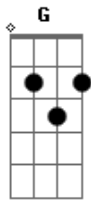

R.E.M. - Animal

Tom: C

Bridge: | C | D | (3x), then | F | G |

Play this riff for the intro and during the verse:

Bridge solo:

Chorus:

Song progression:

Em	G	D		
What's the big deal?				
I'm an animal...	Em	G	D	
I'm an animal...	Em	G	D	
I'm an animal...	Em	G	D	A

Intro: riff X2
 Verse riff X8
 Chorus
 Verse riff X8
 Chorus
 Bridge
 Verse riff X10
 Chorus X2
 Verse riff X8

Acordes

© ukulele-chords.com

© ukulele-chords.com

© ukulele-chords.com

© ukulele-chords.com

© ukulele-chords.com