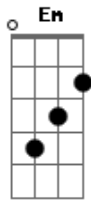

R.E.M. - Animal

Tom: C

Bridge: | C | D | (3x), then | F | G |

Play this riff for the intro and during the verse:

Bridge solo:

Chorus:

Song progression:

Em	G	D		
What's the big deal?				
I'm an animal...	Em	G	D	
I'm an animal...	Em	G	D	
I'm an animal...	Em	G	D	A

Intro: riff X2
 Verse riff X8
 Chorus
 Verse riff X8
 Chorus
 Bridge
 Verse riff X10
 Chorus X2
 Verse riff X8

Acordes

© ukulele-chords.com

© ukulele-chords.com

© ukulele-chords.com

© ukulele-chords.com

© ukulele-chords.com