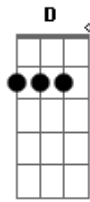

R.E.M. - Animal

Tom: C

Bridge: | C | D | (3x), then | F | G |

Play this riff for the intro and during the verse:

Bridge solo:

Chorus:

Song progression:

Em	G	D		
What's the big deal?				
I'm an animal...	A	Em	G	D
I'm an animal...	A	Em	G	D
I'm an animal...	A	Em	G	D
I'm an animal...				A

Intro: riff X2
 Verse riff X8
 Chorus
 Verse riff X8
 Chorus
 Bridge
 Verse riff X10
 Chorus X2
 Verse riff X8

Acordes

© ukulele-chords.com

© ukulele-chords.com

© ukulele-chords.com

© ukulele-chords.com

© ukulele-chords.com