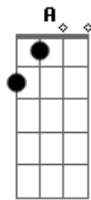

© ukulele-chords.com