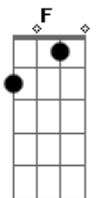

R.E.M. - All the way to Reno(You gonna be a star)

Tom: F
Intro: C Gm C Gm C Gm C Gm
Intro:

Riff 1

C
hummin'
Gm C
all the way to Reno
Gm C
dusted the non-believers
Gm Dm F
and challenge the laws of chance (Riff 1)
C
now sweeter
Gm C
you're so sugar sweet
Gm C
you may as well have had Kick Me
Gm Dm F
fastened on your sleeve (Riff 1)
Bb C
you know what you are,
Dm Eb Gm
you're gonna be a star.
Bb C
you know what you are,
Dm Eb F
you're gonna be a star.
C Gm C
wing is written on your feet
Gm C
your achilles heel
Gm Dm F
is the tendency (Riff 1)
C
to dream
Gm C
but you've know that from the beginning
Gm C
you didn't have to go so far
Gm Dm F
you didn't have to go. (Riff 1)
Bb C
you know what you are,
Dm Eb Gm
you're gonna be a star.
Bb C

you know what you are,
Dm Eb F
you're gonna be a star.
Dm Gm
you know who you are
Dm Gm
you know who you are
Dm Gm F
you know who you are

C Gm C Gm C Gm C Gm (Intro-Riff)

C
hummin'
Gm C
all the way to Reno,
Gm C
you've written your own directions.
Gm Dm F
and whistled the rules have changed. (Riff 1)

Bb C
you know what you are,
Dm Eb Gm
you're gonna be a star.
Bb C
you know what you are,
Dm Eb F
you're gonna be a star.
Bb C
you know what you are,
Dm Eb Gm
you're gonna be a star.
Bb C
you know what you are,
Dm Eb F
you're gonna be a star.

C
hummin'
Gm C
all the way to Reno
Gm C
all the way to Reno
Gm C
all the way to Reno

Gm C
you're gonna be a star
Gm C
you're gonna be a star
Gm C
you're gonna be a star
Gm C
you're gonna be a star

Acordes

© ukulele-chords.com