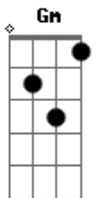

© ukulele-chords.com