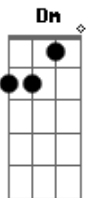

© ukulele-chords.com