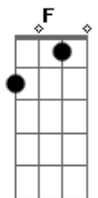

R.E.M. - All the way to Reno(You gonna be a star)

Tom: F
Intro: C Gm C Gm C Gm C Gm
Intro:

Riff 1

C
hummin'
Gm C
all the way to Reno
Gm C
dusted the non-believers
Gm Dm F
and challenge the laws of chance (Riff 1)
C
now sweeter
Gm C
you're so sugar sweet
Gm C
you may as well have had Kick Me
Gm Dm F
fastened on your sleeve (Riff 1)
Bb C
you know what you are,
Dm Eb Gm
you're gonna be a star.
Bb C
you know what you are,
Dm Eb F
you're gonna be a star.
C Gm C
wing is written on your feet
Gm C
your achilles heel
Gm Dm F
is the tendency (Riff 1)
C
to dream
Gm C
but you've know that from the beginning
Gm C
you didn't have to go so far
Gm Dm F
you didn't have to go. (Riff 1)
Bb C
you know what you are,
Dm Eb Gm
you're gonna be a star.
Bb C

you know what you are,
Dm Eb F
you're gonna be a star.
Dm Gm
you know who you are
Dm Gm
you know who you are
Dm Gm F
you know who you are

C Gm C Gm C Gm C Gm (Intro-Riff)

C
hummin'
Gm C
all the way to Reno,
Gm C
you've written your own directions.
Gm Dm F
and whistled the rules have changed. (Riff 1)

Bb C
you know what you are,
Dm Eb Gm
you're gonna be a star.
Bb C
you know what you are,
Dm Eb F
you're gonna be a star.
Bb C
you know what you are,
Dm Eb Gm
you're gonna be a star.
Bb C
you know what you are,
Dm Eb F
you're gonna be a star.

C
hummin'
Gm C
all the way to Reno
Gm C
all the way to Reno
Gm C
all the way to Reno

Gm C
you're gonna be a star
Gm C
you're gonna be a star
Gm C
you're gonna be a star
Gm C
you're gonna be a star

Acordes

© ukulele-chords.com