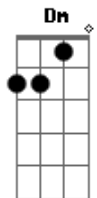

© ukulele-chords.com