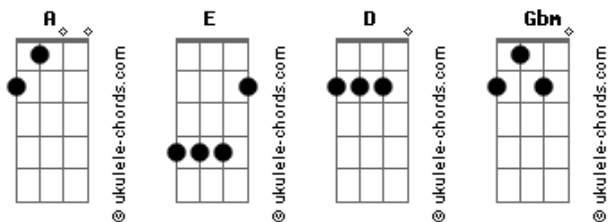

R.E.M. - Ages Of You

Tom: A

Tabbed by: ChiTownStrummer

Tuning: Standard

Intro: starts with drums, the the recurring riff:

Verses: Played fast, accentuating the beats indicated

A
E let ring-----

Play 4 times for first verse. Then play, Pre-chorus: First chord inversions play sharply, 2nd inversions are strummed

D E
D E
D (strum 2 measures) E (2 measures) D (2 measures) E

Chorus:

Acordes

Gbm E A A
Gbm A E A A

Then play Verse 4 times for 2nd verse.
Then play Pre-Chorus.
Then play Chorus.
Then play Bridge (strum each chord once and let ring):

E E Gbm E Gbm E Gbm

Play Verse 4 times for last verse.
Then play Pre-Chorus.
Then play Chorus twice.
End on:

let ring....

- | / slide up
- | \ slide down
- | h hammer-on
- | p pull-off
- | ~ vibrato
- | harmonic
- | x Mute note