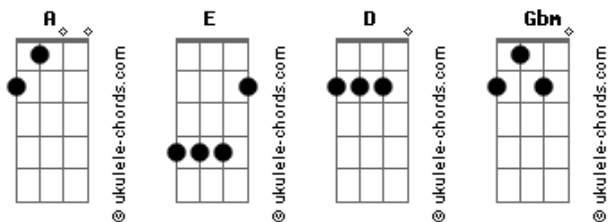

# R.E.M. - Ages Of You

Tom: A

Tabbed by: ChiTownStrummer

Tuning: Standard

Intro: starts with drums, the the recurring riff:

Verses: Played fast, accentuating the beats indicated

A  
E let ring-----

Play 4 times for first verse. Then play, Pre-chorus: First chord inversions play sharply, 2nd inversions are strummed

## Acordes

Gbm E A A  
Gbm A E A A

Then play Verse 4 times for 2nd verse.  
Then play Pre-Chorus.  
Then play Chorus.  
Then play Bridge (strum each chord once and let ring):

E E Gbm E Gbm E Gbm

Play Verse 4 times for last verse.  
Then play Pre-Chorus.  
Then play Chorus twice.  
End on: