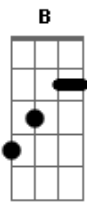

Acordes

© ukulele-chords.com

© ukulele-chords.com

ukulele-chords.com

© ukulele-chords.com

© ukulele-chords.com