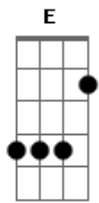

Acordes

© ukulele-chords.com