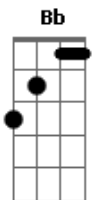

© ukulele-chords.com