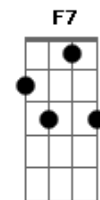

© ukulele-chords.com