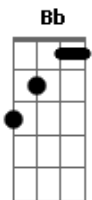

Bb C F Am Dm C
I wanna know, have you ever seen the rain
Bb C F Am Dm C
I wanna know, have you ever seen the rain
Bb C F
Comin' down on a sunny day

F
Yesterday and days before

Sun is cold and rain is hot
C F
I know, it's been that way for all my time

F
Till forever on it goes
Through the circle fast and slow
C F F7
I know, and it can't stop I wonder

Bb C F C Dm Dm
I wanna know, have you ever seen the rain
Bb C F C Dm Dm
I wanna know, have you ever seen the rain
Bb C F Bb
Comin' down on a sunny day

Bb C F C Dm Dm
I wanna know, have you ever seen the rain
Bb C F C Dm Dm
I wanna know, have you ever seen the rain
Bb C F
Comin' down on a sunny day

Acordes

© ukulele-chords.com

© ukulele-chords.com

© ukulele-chords.com