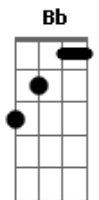

Bb C F Am Dm C
I wanna know, have you ever seen the rain
Bb C F Am Dm C
I wanna know, have you ever seen the rain
Bb C F
Comin' down on a sunny day

F
Yesterday and days before

Sun is cold and rain is hot
C F
I know, it's been that way for all my time

F
Till forever on it goes
Through the circle fast and slow
C F F7
I know, and it can't stop I wonder

Bb C F C Dm Dm
I wanna know, have you ever seen the rain
Bb C F C Dm Dm
I wanna know, have you ever seen the rain
Bb C F Bb
Comin' down on a sunny day

Bb C F C Dm Dm
I wanna know, have you ever seen the rain
Bb C F C Dm Dm
I wanna know, have you ever seen the rain
Bb C F
Comin' down on a sunny day

Acordes

© ukulele-chords.com

© ukulele-chords.com

© ukulele-chords.com