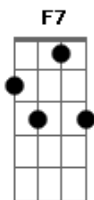

© ukulele-chords.com