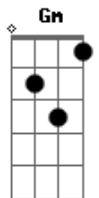

© ukulele-chords.com