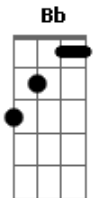

© ukulele-chords.com