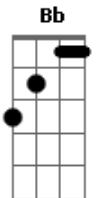

© ukulele-chords.com