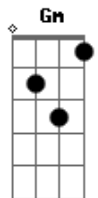

© ukulele-chords.com