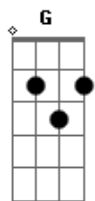

© ukulele-chords.com

© ukulele-chords.com