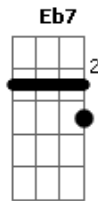

ukulele-chords.com