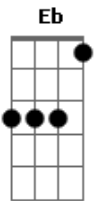

ukulele-chords.com