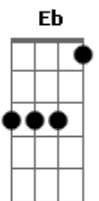

ukulele-chords.com