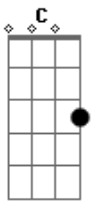

Red Hot Chili Peppers - Yertle the Turtle

Tom: **C**

Played with wah-wah pedal.

Intro: |
|

(before and at the start of the verses)

Main riff |
|

(through the most of the verses)

Move that leg up&down on the wah-wah pedal!

____ chorus _____

"...He piled them high
Into a ten turtle stack
I'm Yertle the turtle The things I now rule
I'm king of a cow I'm king of a mule
(Look at that turtle go,bro!)..."

Here comes the bridge.

_____|
G   **Bb**   C

Acordes

© ukulele-chords.com