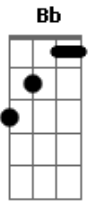

Red Hot Chili Peppers - Yertle the Turtle

Tom: **C**

Played with wah-wah pedal.

Intro: |
|

(before and at the start of the verses)

Main riff |
|

(through the most of the verses)

Move that leg up&down on the wah-wah pedal!

____ chorus _____

"...He piled them high
Into a ten turtle stack
I'm Yertle the turtle The things I now rule
I'm king of a cow I'm king of a mule
(Look at that turtle go,bro!)..."

Here comes the bridge.

_____|
G **Bb** C

Acordes

© ukulele-chords.com

© ukulele-chords.com

© ukulele-chords.com