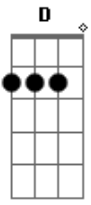

© ukulele-chords.com