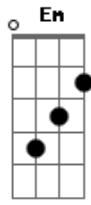

© ukulele-chords.com