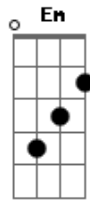

© ukulele-chords.com