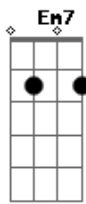

© ukulele-chords.com