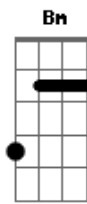

D
silveretta the gents of a lifetime
Em7
go and get her i got her on my mind
D
nothing better the feeling is so fine
Em7 **D**
simply put i saw your love stream flow
Em7 **D**
simply put i saw your love stream flow

"Let's go"

Acordes

© ukulele-chords.com

© ukulele-chords.com

© ukulele-chords.com

© ukulele-chords.com

© ukulele-chords.com

© ukulele-chords.com