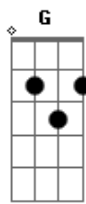

Red Hot Chili Peppers - Universally Speaking

Tom: **D**
Intro: 2x: **D Em7**

D **Em7**
i saw your face
D
elegant and tired
Em7
called up from the chase
D
still i'm so admired?
Em7
blood shut your smile
D
delicate and wild
Em7
forgive me she was style
ripped right thru me

D
silveretta the gents of a lifetime
Em7
go and get her i got her on my mind
D
nothing better the feeling is so fine
Em7 **D**
simply put i saw your love stream flow
Em7 **D**
simply put i saw your love stream flow

"Let's go"

Acordes

© ukulele-chords.com

© ukulele-chords.com

© ukulele-chords.com

© ukulele-chords.com

© ukulele-chords.com

© ukulele-chords.com