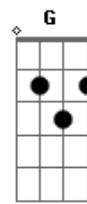

Red Hot Chili Peppers - Universally Speaking

Tom: **D**
Intro: 2x: **D Em7**

D **Em7**
i saw your face
D
elegant and tired
Em7
called up from the chase
D
still i'm so admired?
Em7
blood shut your smile
D
delicate and wild
Em7
forgive me she was style
ripped right thru me

D
silveretta the gents of a lifetime
Em7
go and get her i got her on my mind
D
nothing better the feeling is so fine
Em7 **D**
simply put i saw your love stream flow
Em7 **D**
simply put i saw your love stream flow

"Let's go"

Acordes

© ukulele-chords.com

© ukulele-chords.com

© ukulele-chords.com

© ukulele-chords.com

© ukulele-chords.com

© ukulele-chords.com