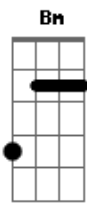

D
silveretta the gents of a lifetime
Em7
go and get her i got her on my mind
D
nothing better the feeling is so fine
Em7 **D**
simply put i saw your love stream flow
Em7 **D**
simply put i saw your love stream flow

"Let's go"

Acordes

© ukulele-chords.com

© ukulele-chords.com

© ukulele-chords.com

© ukulele-chords.com

© ukulele-chords.com

© ukulele-chords.com