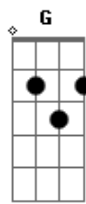

© ukulele-chords.com