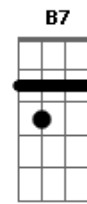

© ukulele-chords.com