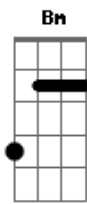

© ukulele-chords.com