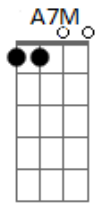

Red Hot Chili Peppers - Universally Speaking

Tom: **D**
Intro: 2x: **D Em7**

D **Em7**
i saw your face
D
elegant and tired
Em7
called up from the chase
D
still i'm so admired?
Em7
blood shut your smile
D
delicate and wild
Em7
forgive me she was style
ripped right thru me

D
silveretta the gents of a lifetime
Em7
go and get her i got her on my mind
D
nothing better the feeling is so fine
Em7 **D**
simply put i saw your love stream flow

A
come on baby cos that's no name for
A7M
give it up and i got what i came for
G **Bm**
universally speaking
A
i take you back and you make me nervous
A7M
nothing better than love and service
G **Bm**
universally speaking
F#m7(5b) **B7** **Em7**
i win in the long run

Ponte 2x: **D Em7**

i saw your crime
dying to get high
two of a kind
it's our? hands tonite

D
silveretta the gents of a lifetime
Em7
go and get her i got her on my mind
D
nothing better the feeling is so fine
Em7 **D**
simply put i saw your love stream flow

A
come on baby cos that's no name for
A7M
give it up and i got what i came for
G **Bm**
universally speaking
A
i take you back and you make me nervous
A7M
nothing better than love and service
G **Bm** **F#m7(5b)**
universally speaking
(B7) **Em7**
i win in the long run

D
silveretta the gents of a lifetime
Em7
go and get her i got her on my mind
D
nothing better the feeling is so fine
Em7 **D**
simply put i saw your love stream flow
Em7 **D**
simply put i saw your love stream flow

"Let's go"

Acordes

© ukulele-chords.com