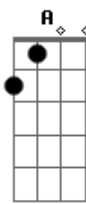

© ukulele-chords.com