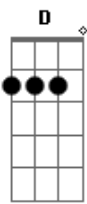

Red Hot Chili Peppers - Universally Speaking

Tom: **D**
Intro: 2x: **D Em7**

D **Em7**
i saw your face
D
elegant and tired
Em7
called up from the chase
D
still i'm so admired?
Em7
blood shut your smile
D
delicate and wild
Em7
forgive me she was style
ripped right thru me

D
silveretta the gents of a lifetime
Em7
go and get her i got her on my mind
D
nothing better the feeling is so fine
Em7 **D**
simply put i saw your love stream flow

A
come on baby cos that's no name for
A7M
give it up and i got what i came for
G **Bm**
universally speaking
A
i take you back and you make me nervous
A7M
nothing better than love and service
G **Bm**
universally speaking
F#m7(5b) **B7** **Em7**
i win in the long run

Ponte 2x: **D Em7**

i saw your crime
dying to get high
two of a kind
it's our? hands tonite

D
silveretta the gents of a lifetime
Em7
go and get her i got her on my mind
D
nothing better the feeling is so fine
Em7 **D**
simply put i saw your love stream flow

A
come on baby cos that's no name for
A7M
give it up and i got what i came for
G **Bm**
universally speaking
A
i take you back and you make me nervous
A7M
nothing better than love and service
G **Bm** **F#m7(5b)**
universally speaking
(B7) **Em7**
i win in the long run

D
silveretta the gents of a lifetime
Em7
go and get her i got her on my mind
D
nothing better the feeling is so fine
Em7 **D**
simply put i saw your love stream flow
Em7 **D**
simply put i saw your love stream flow

"Let's go"

Acordes

© ukulele-chords.com

© ukulele-chords.com

© ukulele-chords.com

© ukulele-chords.com

© ukulele-chords.com

© ukulele-chords.com

© ukulele-chords.com