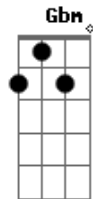

© ukulele-chords.com