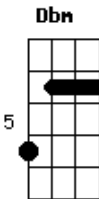

© ukulele-chords.com

© ukulele-chords.com