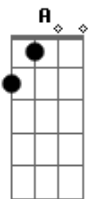

Red Hot Chili Peppers - Under The Bridge

Tom: A
Intro:

E B
 It's hard to believe
 Dbm Abm A
 That there's nobody out there
 E B
 It's hard to believe
 Dbm A
 That I'm all alone
 E B
 At least I have her love
 Dbm Abm A
 The city she loves me
 E B
 Lonely as I am
 Dbm A E
 Together we cry
 (Refrão)

Refrão:
 Gbm E B
 I don't ever want to feel
 Gbm
 Like I did that day
 E B
 Take me to the place I love
 Gbm
 Take me all the way

passagem:
 ? ? ? ? ?
 ? ? ? ? ?

3ª parte
 A Am G F
 F E7 G
 A Am
 Under the bridge downtown
 G F
 Is where I drew some blood
 A Am
 Under the bridge downtown
 G F
 I could not get enough
 A Am
 Under the bridge downtown
 G F
 Forget about my love
 A Am
 Under the bridge downtown
 G F A Am G F
 I gave my life away.

1ª parte:

2ª parte:

? ? ? ? ?

Acordes

© ukulele-chords.com

© ukulele-chords.com

© ukulele-chords.com

© ukulele-chords.com