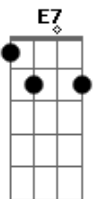

© ukulele-chords.com