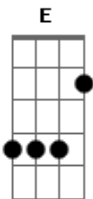

Red Hot Chili Peppers - Under The Bridge

Tom: A
Intro:

E B
 It's hard to believe
 Dbm Abm A
 That there's nobody out there
 E B
 It's hard to believe
 Dbm A
 That I'm all alone
 E B
 At least I have her love
 Dbm Abm A
 The city she loves me
 E B
 Lonely as I am
 Dbm A E
 Together we cry
 (Refrão)

Refrão:
 Gbm E B
 I don't ever want to feel
 Gbm
 Like I did that day
 E B
 Take me to the place I love
 Gbm
 Take me all the way

passagem:
 ? ? ? ? ?
 ? ? ? ? ?

3ª parte
 A Am G F
 F E7 G
 A Am
 Under the bridge downtown
 G F
 Is where I drew some blood
 A Am
 Under the bridge downtown
 G F
 I could not get enough
 A Am
 Under the bridge downtown
 G F
 Forget about my love
 A Am
 Under the bridge downtown
 G F A Am G F
 I gave my life away.

1ª parte:

2ª parte:

? ? ? ? ?

Acordes

© ukulele-chords.com

© ukulele-chords.com

© ukulele-chords.com

© ukulele-chords.com