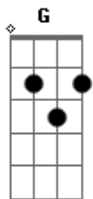

Red Hot Chili Peppers - Under The Bridge

Tom: A
Intro:

E B
It's hard to believe
Dbm Abm A
That there's nobody out there
E B
It's hard to believe
Dbm A
That I'm all alone
E B
At least I have her love
Dbm Abm A
The city she loves me
E B
Lonely as I am
Dbm A E
Together we cry
(Refrão)

E B
Sometimes I feel
Dbm A Abm A
Like I don't have a partner
E B
Sometimes I feel
Dbm A E B
Like my only friend is the city I live in
Dbm Abm A
The city of angels
E B
Lonely as I am
Dbm A E
Together we cry
E B
I drive on her streets
Dbm Abm A
'Cause shes' my companion
E B
I walk through her hills
Dbm A
'Cause she knows who I am
E B
She sees my good deeds
Dbm Abm A
And she kisses me windy
E B
I never worry
Dbm A E
Now that is a lie

Refrão:
Gbm E B
I don't ever want to feel
Gbm
Like I did that day
E B
Take me to the place I love
Gbm
Take me all the way

passagem:
? ? ? ? ?
? ? ? ? ?

3ª parte
A Am G F
F E7 G
A Am
Under the bridge downtown
G F
Is where I drew some blood
A Am
Under the bridge downtown
G F
I could not get enough
A Am
Under the bridge downtown
G F
Forget about my love
A Am
Under the bridge downtown
G F A Am G F
I gave my life away.

1ª parte:

2ª parte:

? ? ? ? ?

Acordes

© ukulele-chords.com