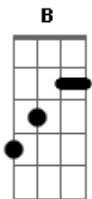

Red Hot Chili Peppers - Under The Bridge

Tom: A
Intro:

E B
 It's hard to believe
 Dbm Abm A
 That there's nobody out there
 E B
 It's hard to believe
 Dbm A
 That I'm all alone
 E B
 At least I have her love
 Dbm Abm A
 The city she loves me
 E B
 Lonely as I am
 Dbm A E
 Together we cry
 (Refrão)

Refrão:
 Gbm E B
 I don't ever want to feel
 Gbm
 Like I did that day
 E B
 Take me to the place I love
 Gbm
 Take me all the way

passagem:
 ? ? ? ? ?
 ? ? ? ? ?

3ª parte
 A Am G F
 F E7 G
 A Am
 Under the bridge downtown
 G F
 Is where I drew some blood
 A Am
 Under the bridge downtown
 G F
 I could not get enough
 A Am
 Under the bridge downtown
 G F
 Forget about my love
 A Am
 Under the bridge downtown
 G F A Am G F
 I gave my life away.

1ª parte:

2ª parte:

? ? ? ? ?

Acordes

© ukulele-chords.com

© ukulele-chords.com

© ukulele-chords.com

© ukulele-chords.com