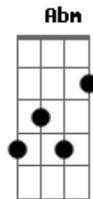

© ukulele-chords.com