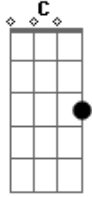

© ukulele-chords.com