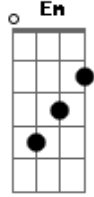

© ukulele-chords.com