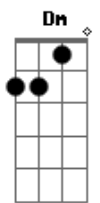

© ukulele-chords.com