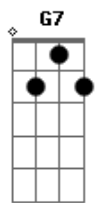

© ukulele-chords.com