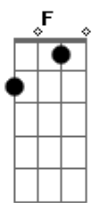

© ukulele-chords.com