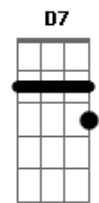

© ukulele-chords.com