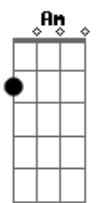

© ukulele-chords.com