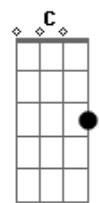

© ukulele-chords.com