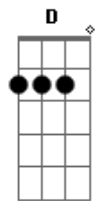

© ukulele-chords.com