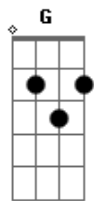

© ukulele-chords.com

© ukulele-chords.com

( B D B D B )

E A  
 Take me inside  
 E A  
 Twenty-three windows and it's gonna be a long ride  
 E  
 All had enough?  
 A E  
 Have we all had too much?

Abm E  
 Sing me the blues  
 Abm E  
 Cowgirl's tight in her basketball shoes  
 A E  
 Can we all back it up?  
 A Db Db  
 Can we all give it up?