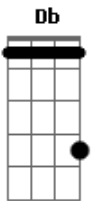

© ukulele-chords.com