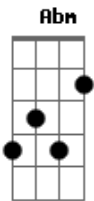

[Ponte]

E Gb  
 Don't be late  
 G A  
 Walk us through the gold?n gate, yeah

( B D B D B )

E Gb  
 Bruce and George  
 G A  
 Singing for their own reward

© ukulele-chords.com

© ukulele-chords.com

( B D B D B )

E A  
 Take me inside  
 E A  
 Twenty-three windows and it's gonna be a long ride  
 E  
 All had enough?  
 A E  
 Have we all had too much?

Abm E  
 Sing me the blues  
 Abm E  
 Cowgirl's tight in her basketball shoes  
 A E  
 Can we all back it up?  
 A Db Db  
 Can we all give it up?