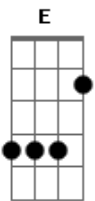

© ukulele-chords.com