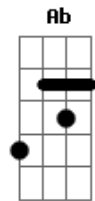

© ukulele-chords.com